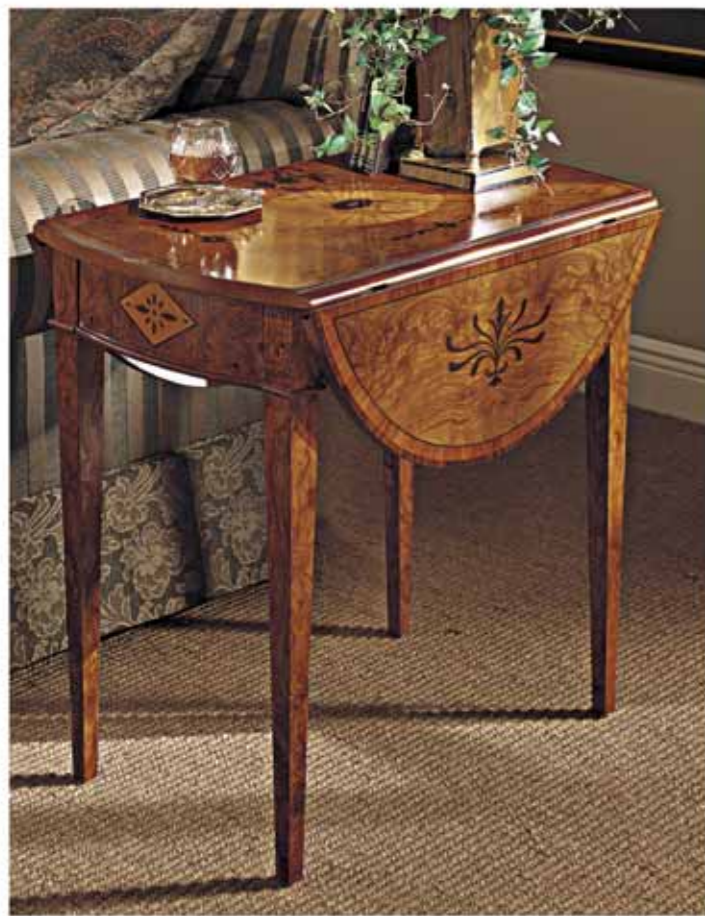

T 61.01

Lamp table  
W 60 x D 45 x H 54.5 cm  
W 23 5/8 x D 17 4/8 x H 21 4/8 in.

Also available

T 61.02

TV-table  
W 75.6 x D 50.6 x H 76 cm  
W 29 4/8 x D 19 7/8 x H 29 7/8 in.

▲ T 63  
Pembroke table  
W 94 x D 73 x H 68 cm  
W 37 x D 28 <sup>6/8</sup> x H 26 <sup>6/8</sup> in.

▲ T 23  
Pembroke table with inlays  
W 80 x D 98 x H 72 cm  
W 31 <sup>6/8</sup> x D 38 <sup>5/8</sup> x H 28 <sup>3/8</sup> in.

▶ T 123  
Occasional table  
W 104 x D 63 x H 49 cm  
W 41 x D 24 <sup>6/8</sup> x H 19 <sup>2/8</sup> in.