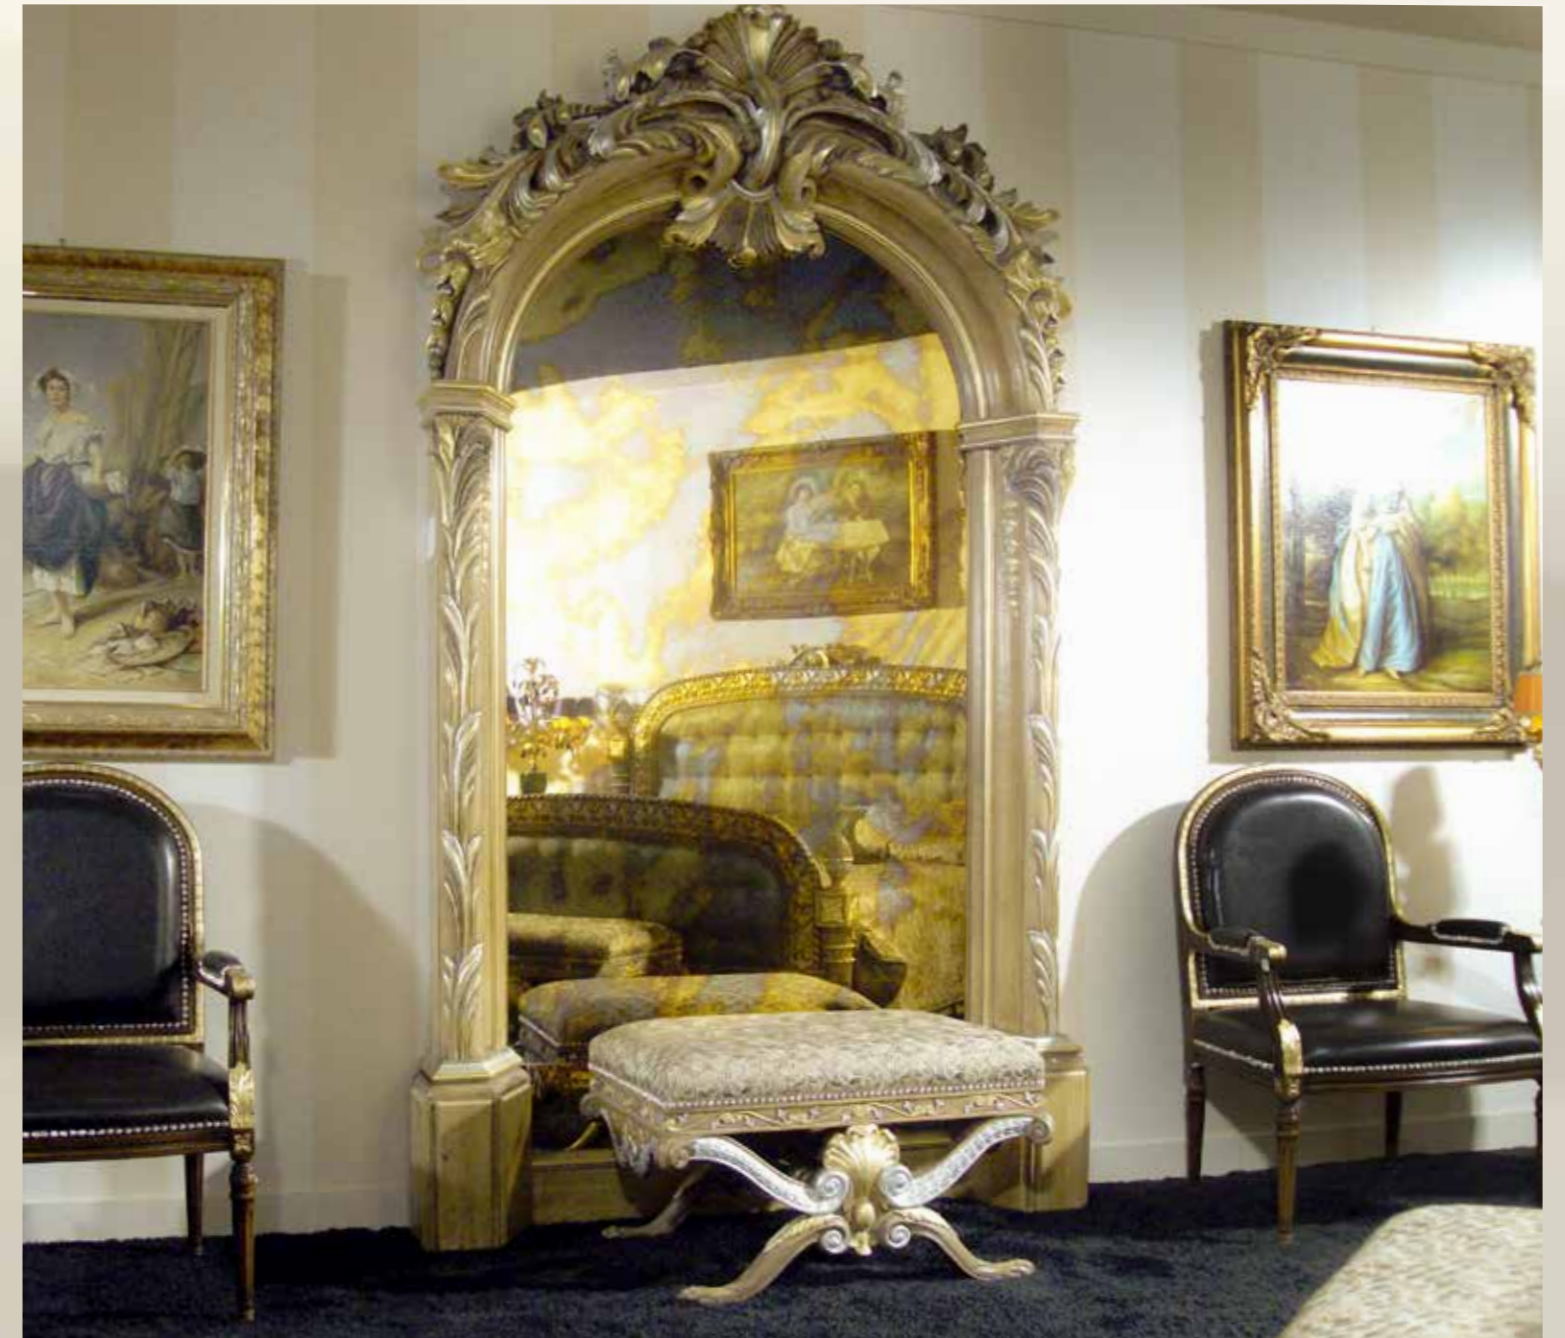

N160

CONSOLE "PAULINE"

W 94 x D 47 x H 85 cm
W 37 x D 18 4/8 x H 33 4/8

N155

CONSOLE "VERSAILLES"
W 142 x D 71 x H 83 cm
W 55 7/8 x D 28 x H 32 5/8

N161

CONSOLE
W 160 x D 65 x H 80 cm
W 63 x D 25 5/8 x H 31 4/8

Q500D

BURL MIRROR "SIPARIO"
 W 210 x D 10 x H 311 cm
 W 82 5/8 x D 3 7/8 x H 122 4/8

G500D

DRESSER "BANDEAU"
 W 178 x D 61 x H 91 cm
 W 70 1/8 x D 24 x H 35 7/8

Q125

PORTAL SHAPED MIRROR
 W 160 x D 27 x H 280 cm
 W 63 x D 10 5/8 x H 110 2/8