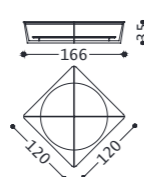

1FRITAVQB
1FRITAVQBL