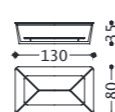

1FRITAVR
1FRITAVRL

Art Direction
Product Development
Set Coordination
Graphic Project
Castello Lagravinese Studio

Photography
Emozioni .com
Styling
Luigina Pilloni
Graphic Assistant
Bplus marketing
Color Separation
GM Studio 1

alberta

via Toniolo 41
31028 Vazzola (TV) - ITALY
T +39 0438 440440
F +39 0438 441555
www.alberta.it