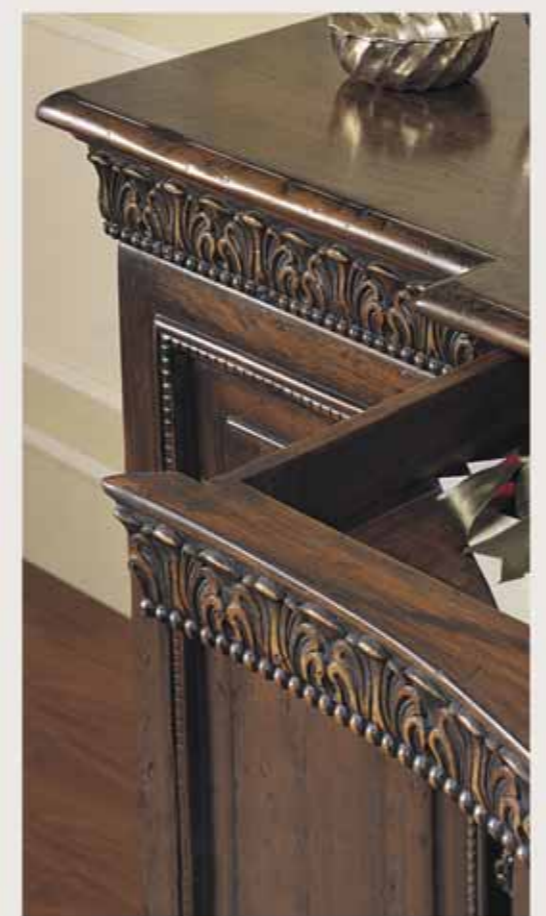

Round table
W 178 x D 178 x H 76 cm
W 70 1/8 x D 70 1/8 x H 29 7/8 in.

S 289

Chair

◀ C 112
Sideboard with four doors and one drawer
W 211 x D 59 x H 103 cm
W 83 1/8 x D 23 29 x H 40 48 in.

▼ S 333
Chair
P 333
Armchair