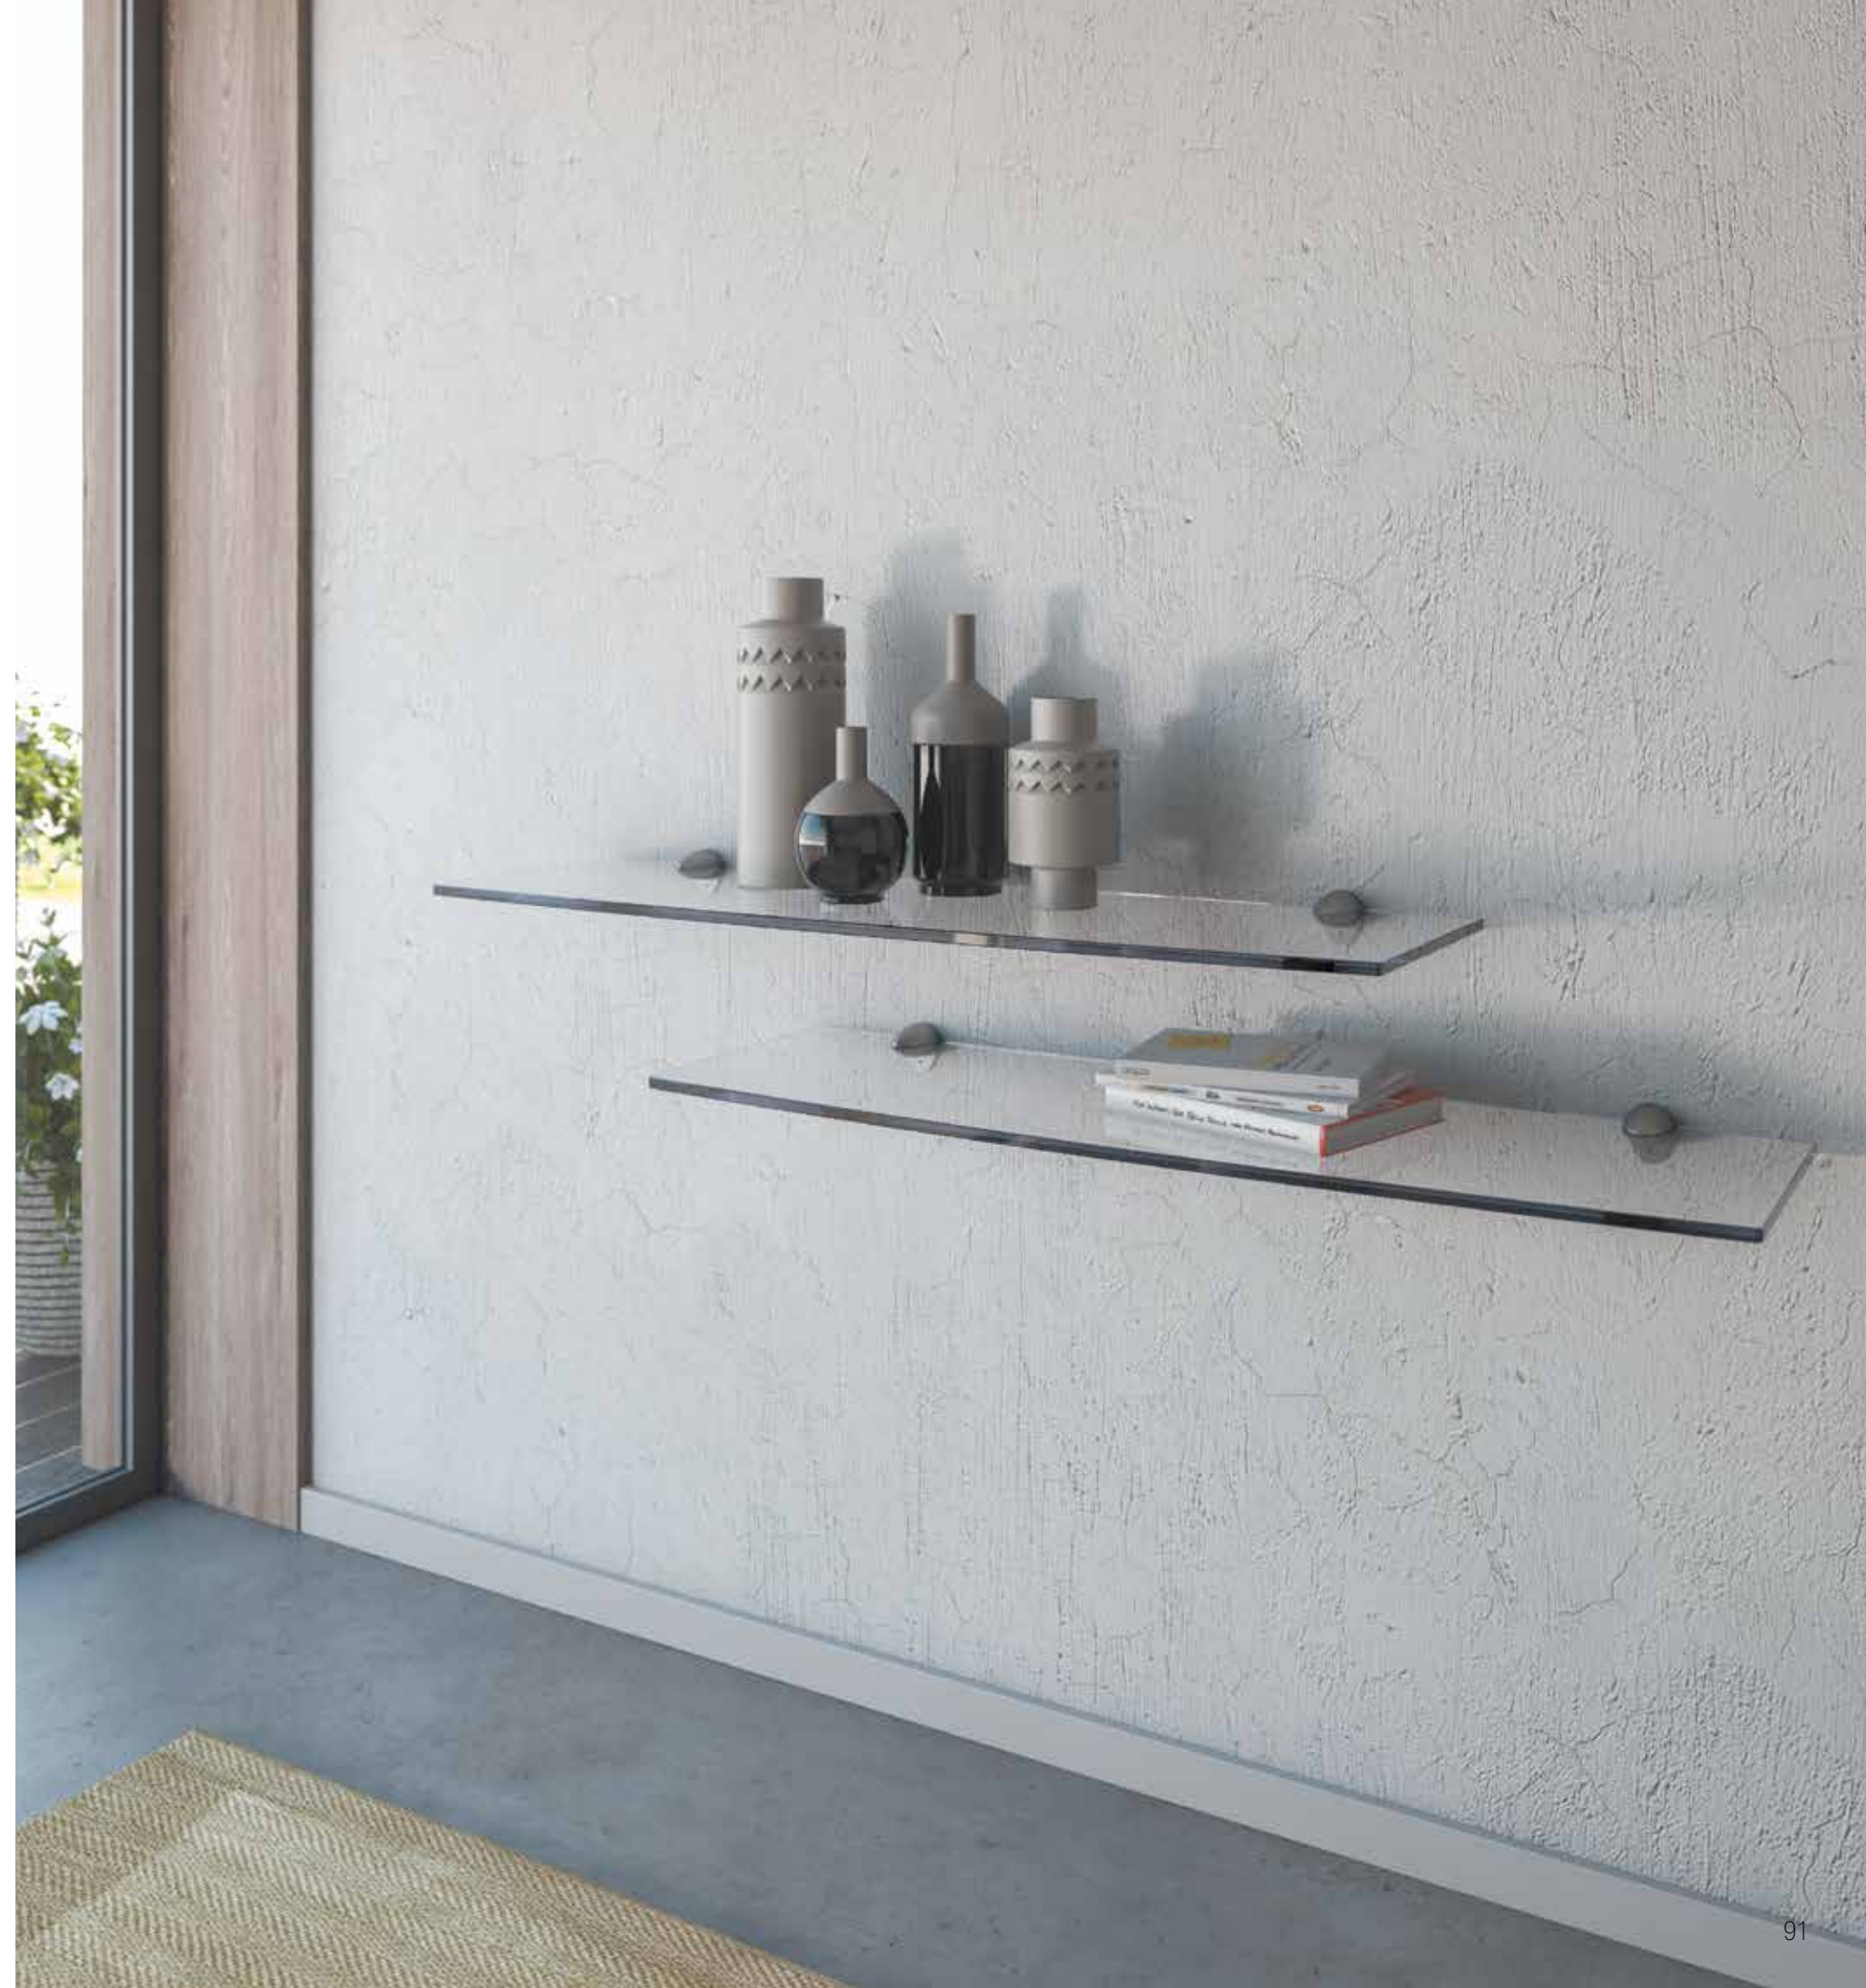

DIMENSIONI | 90X26, 120X26
DIMENSIONS | 90X26, 120X26

FINITURE
FINISHES