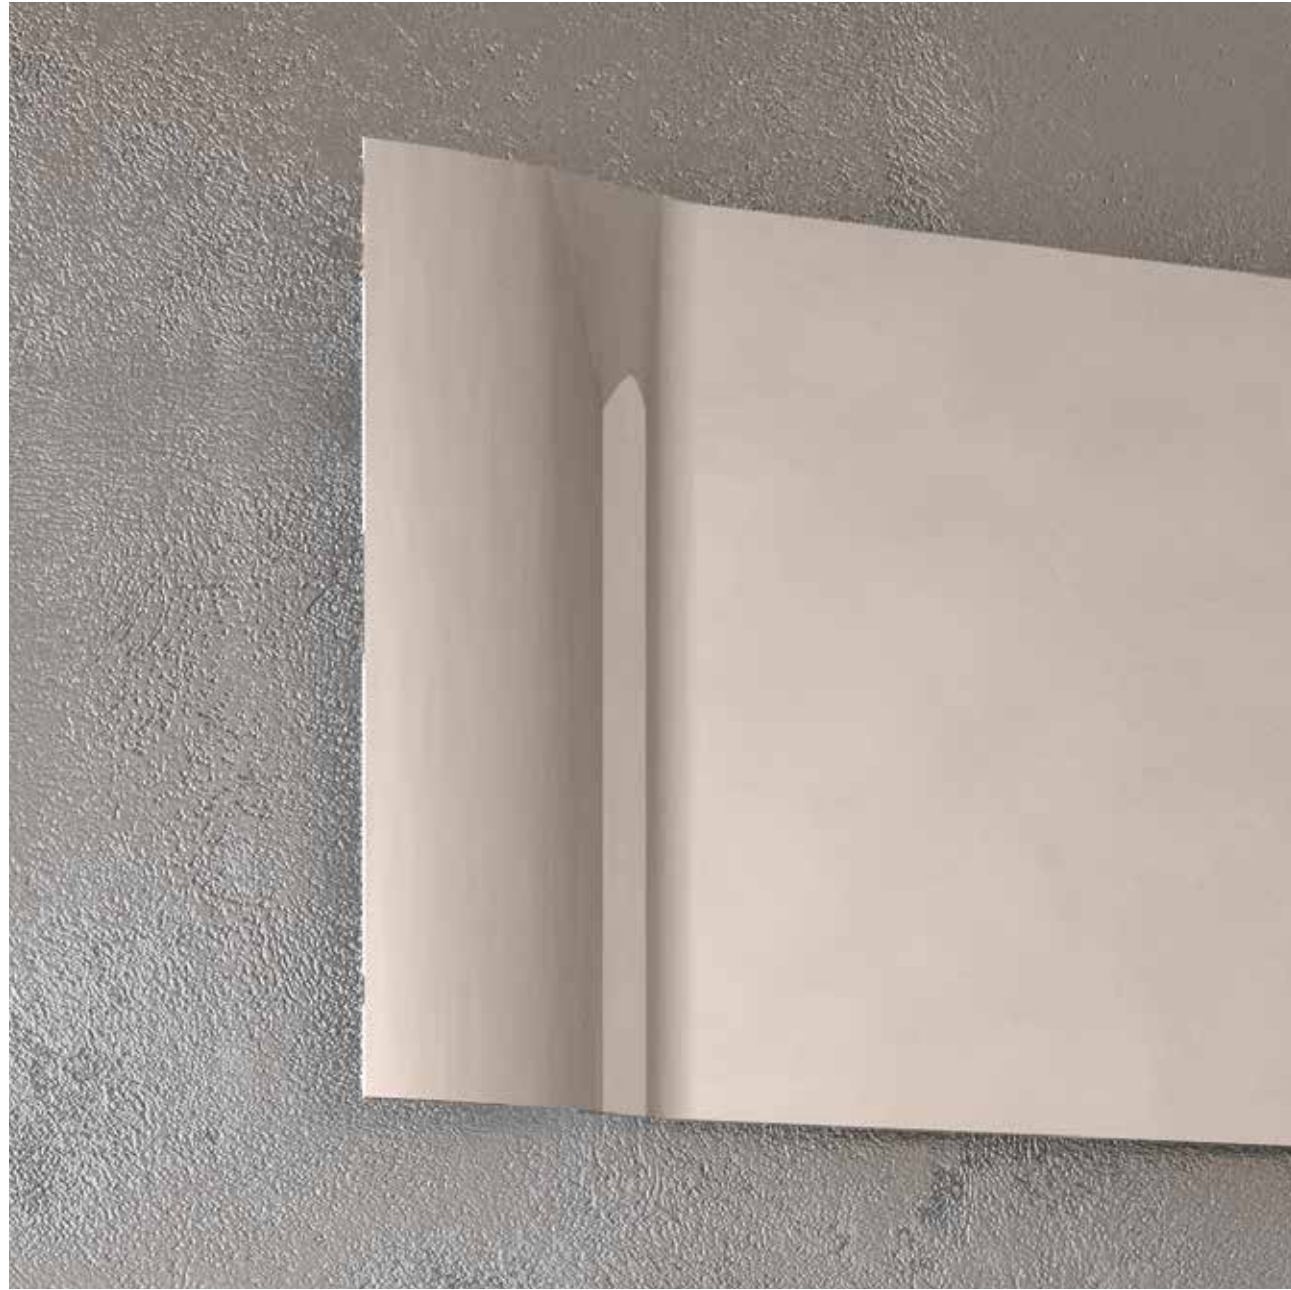

S₁₃

SPECCHIO IN CRISTALLO CURVATO.
CURVED GLASS MIRROR.

DIMENSIONI | 120X60
DIMENSIONS | 120X60

FINITURE
FINISHES

SPECCHIO | MIRROR
LAC. BIANCO | LAC. NERO | LAC. ROSSO | LAC. MARRONE | LAC. CHAMPAGNE
WHITE LACQUERED | BLACK LACQUERED | RED LACQUERED | BROWN LACQUERED | CHAMPAGNE LAC.