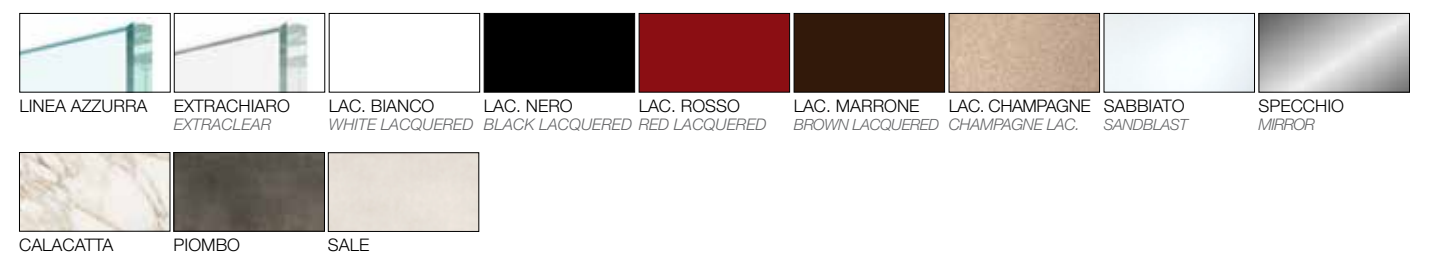

MENSOLA CRISTALLO SAGOMATO.
SHAPED GLASS SHELF.

DIMENSIONI | 90X28, 120X28
DIMENSIONS | 90X28, 120X28

FINITURE
FINISHES