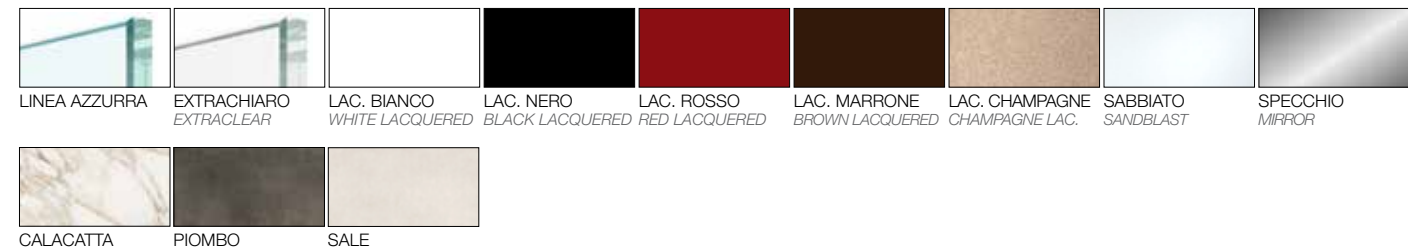

DIMENSIONI | 90X26, 120X26
DIMENSIONS | 90X26, 120X26

FINITURE
FINISHES