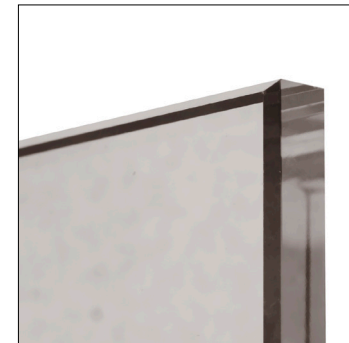

VETRO FUMÉ
SMOKED GREY GLASS