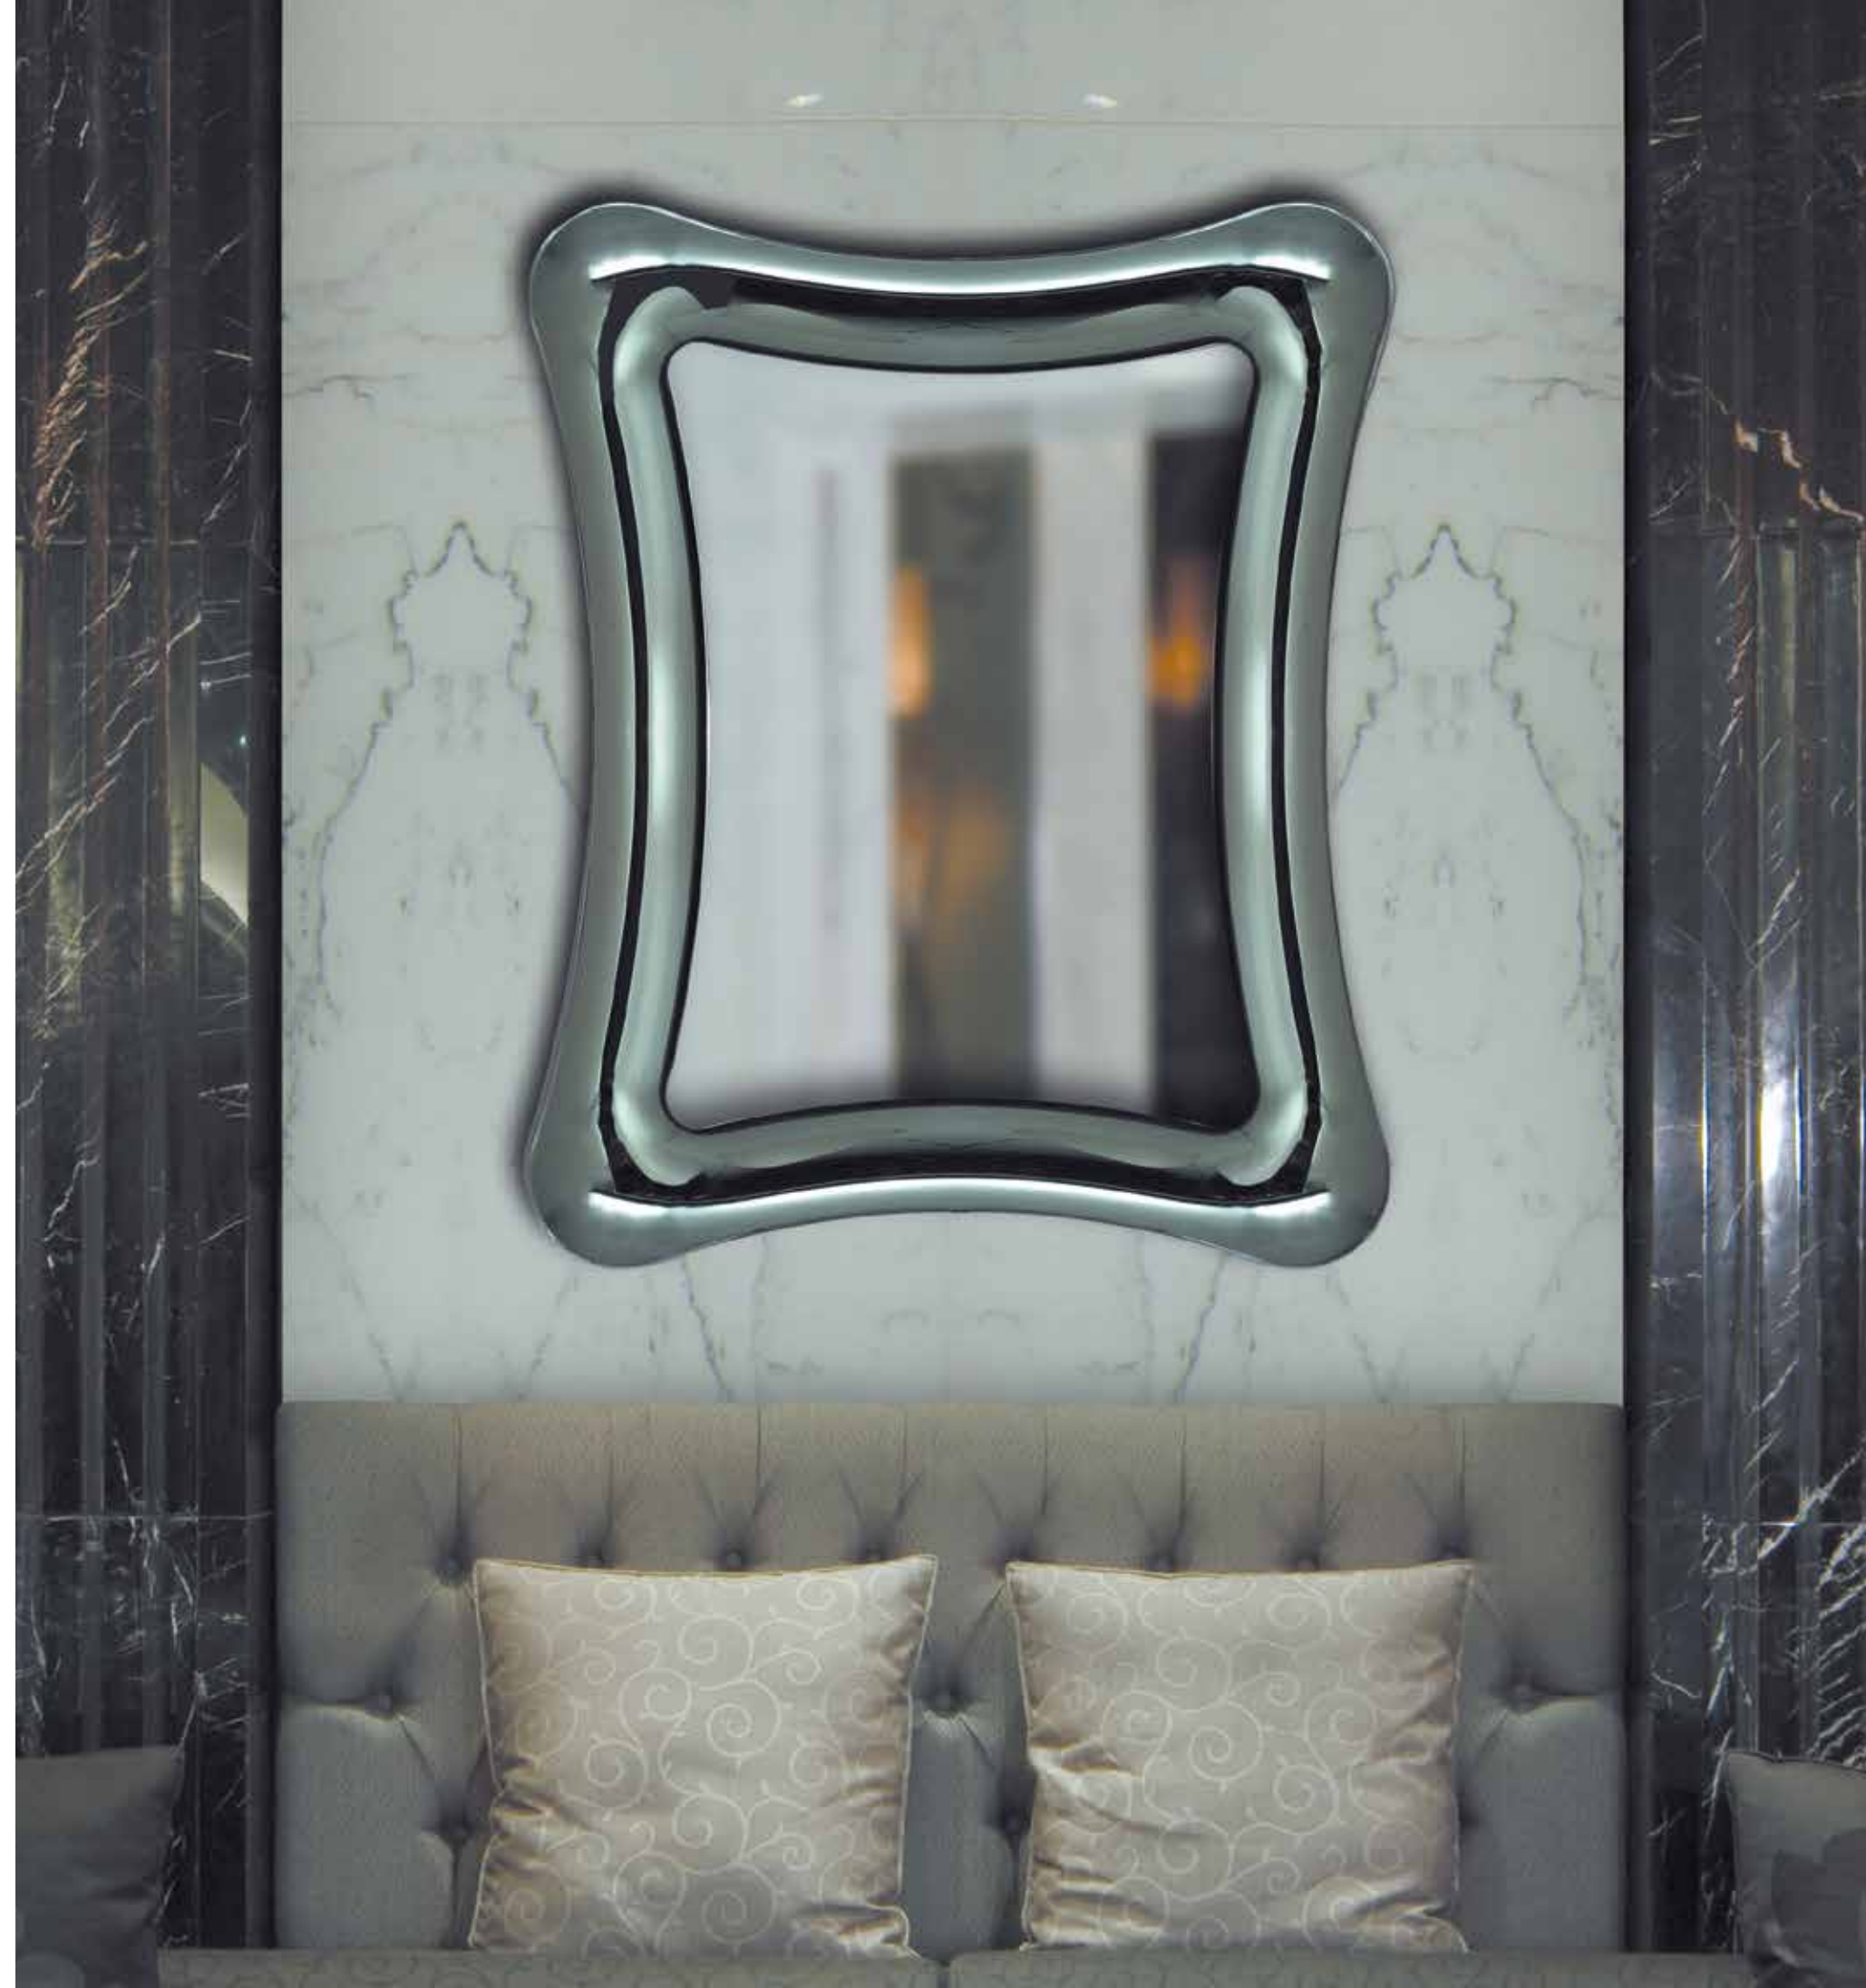

S 38

SPECCHIO IN CRISTALLO CURVATO.
CURVED GLASS MIRROR.

DIMENSIONI | 110X90
DIMENSIONS | 110X90

FINITURE | ARGENTATO A SPECCHIO FUMÉ
FINISHES | SMOKED GREY MIRROR