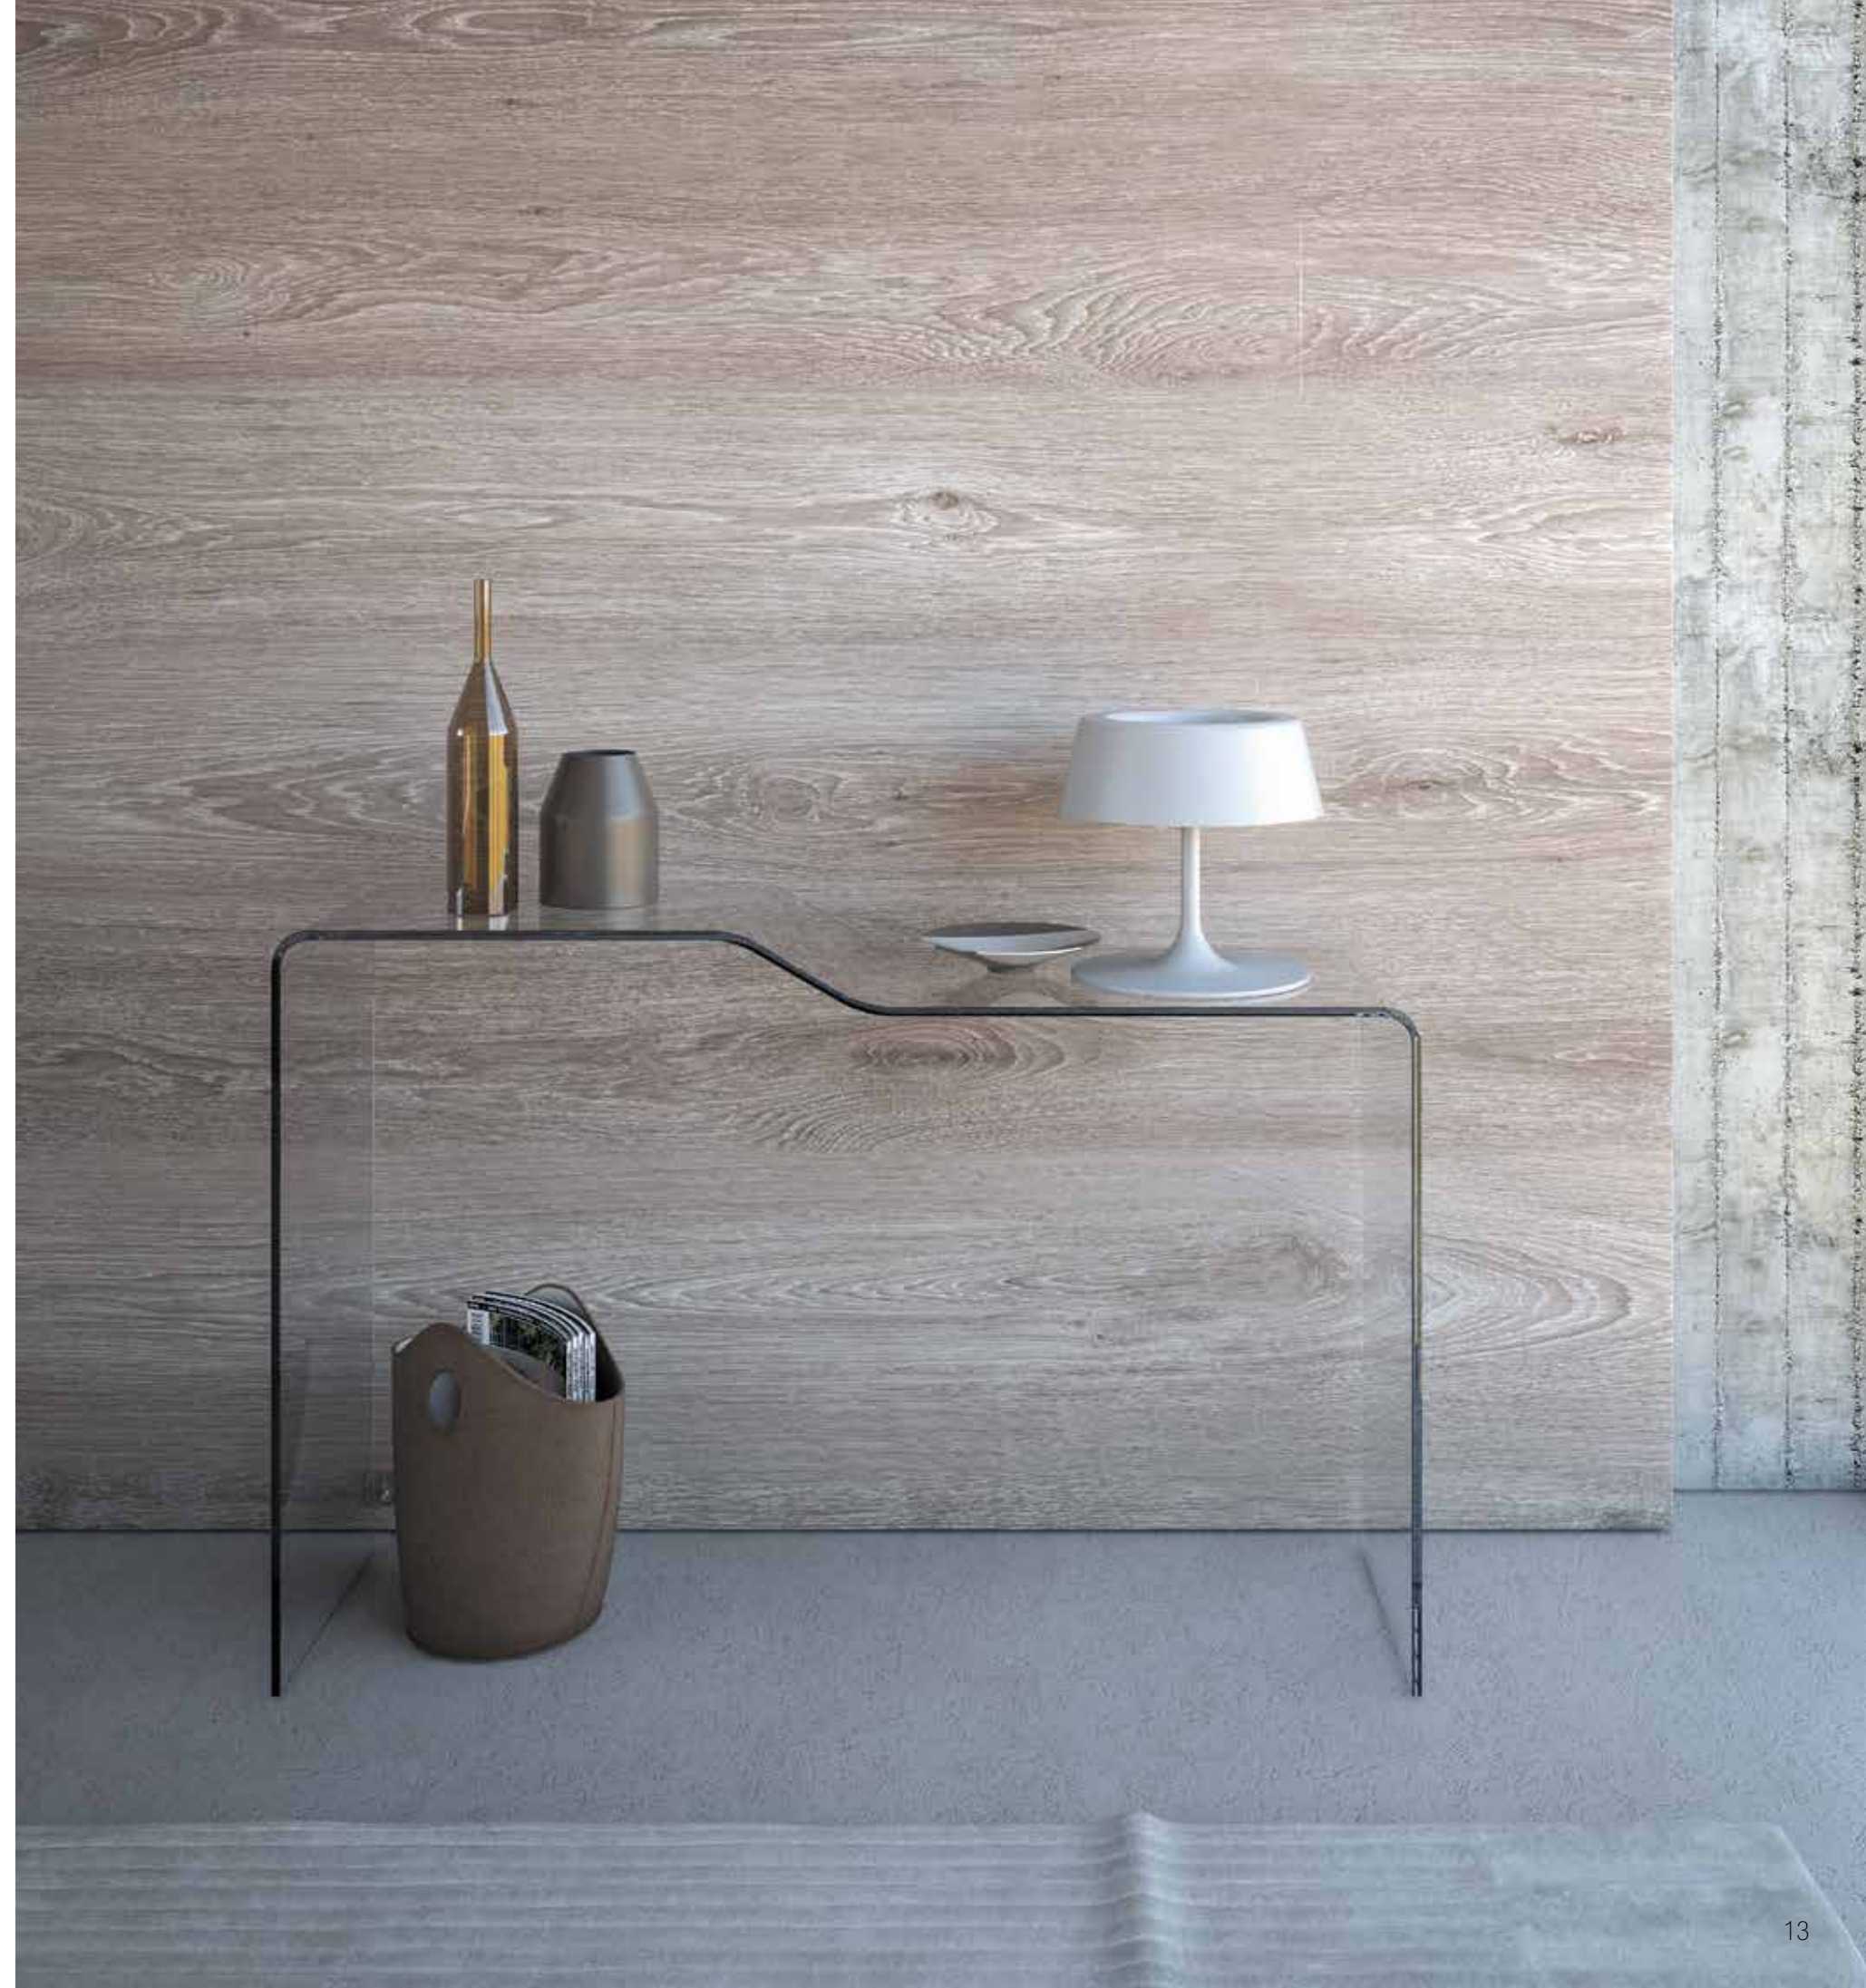

SALE

LAC. CHAMPAGNE  
CHAMPAGNE LAC.

C06

CONSOLLE IN CRISTALLO CURVATO.  
CURVED GLASS CONSOLLE.

DIMENSIONI | 105X35XH78  
DIMENSIONS | 105X35XH78

FINITURE  
FINISHES

C07

CONSOLLE IN CRISTALLO CURVATO CON RIPIANO.  
CURVED GLASS CONSOLLE WITH SHELF.