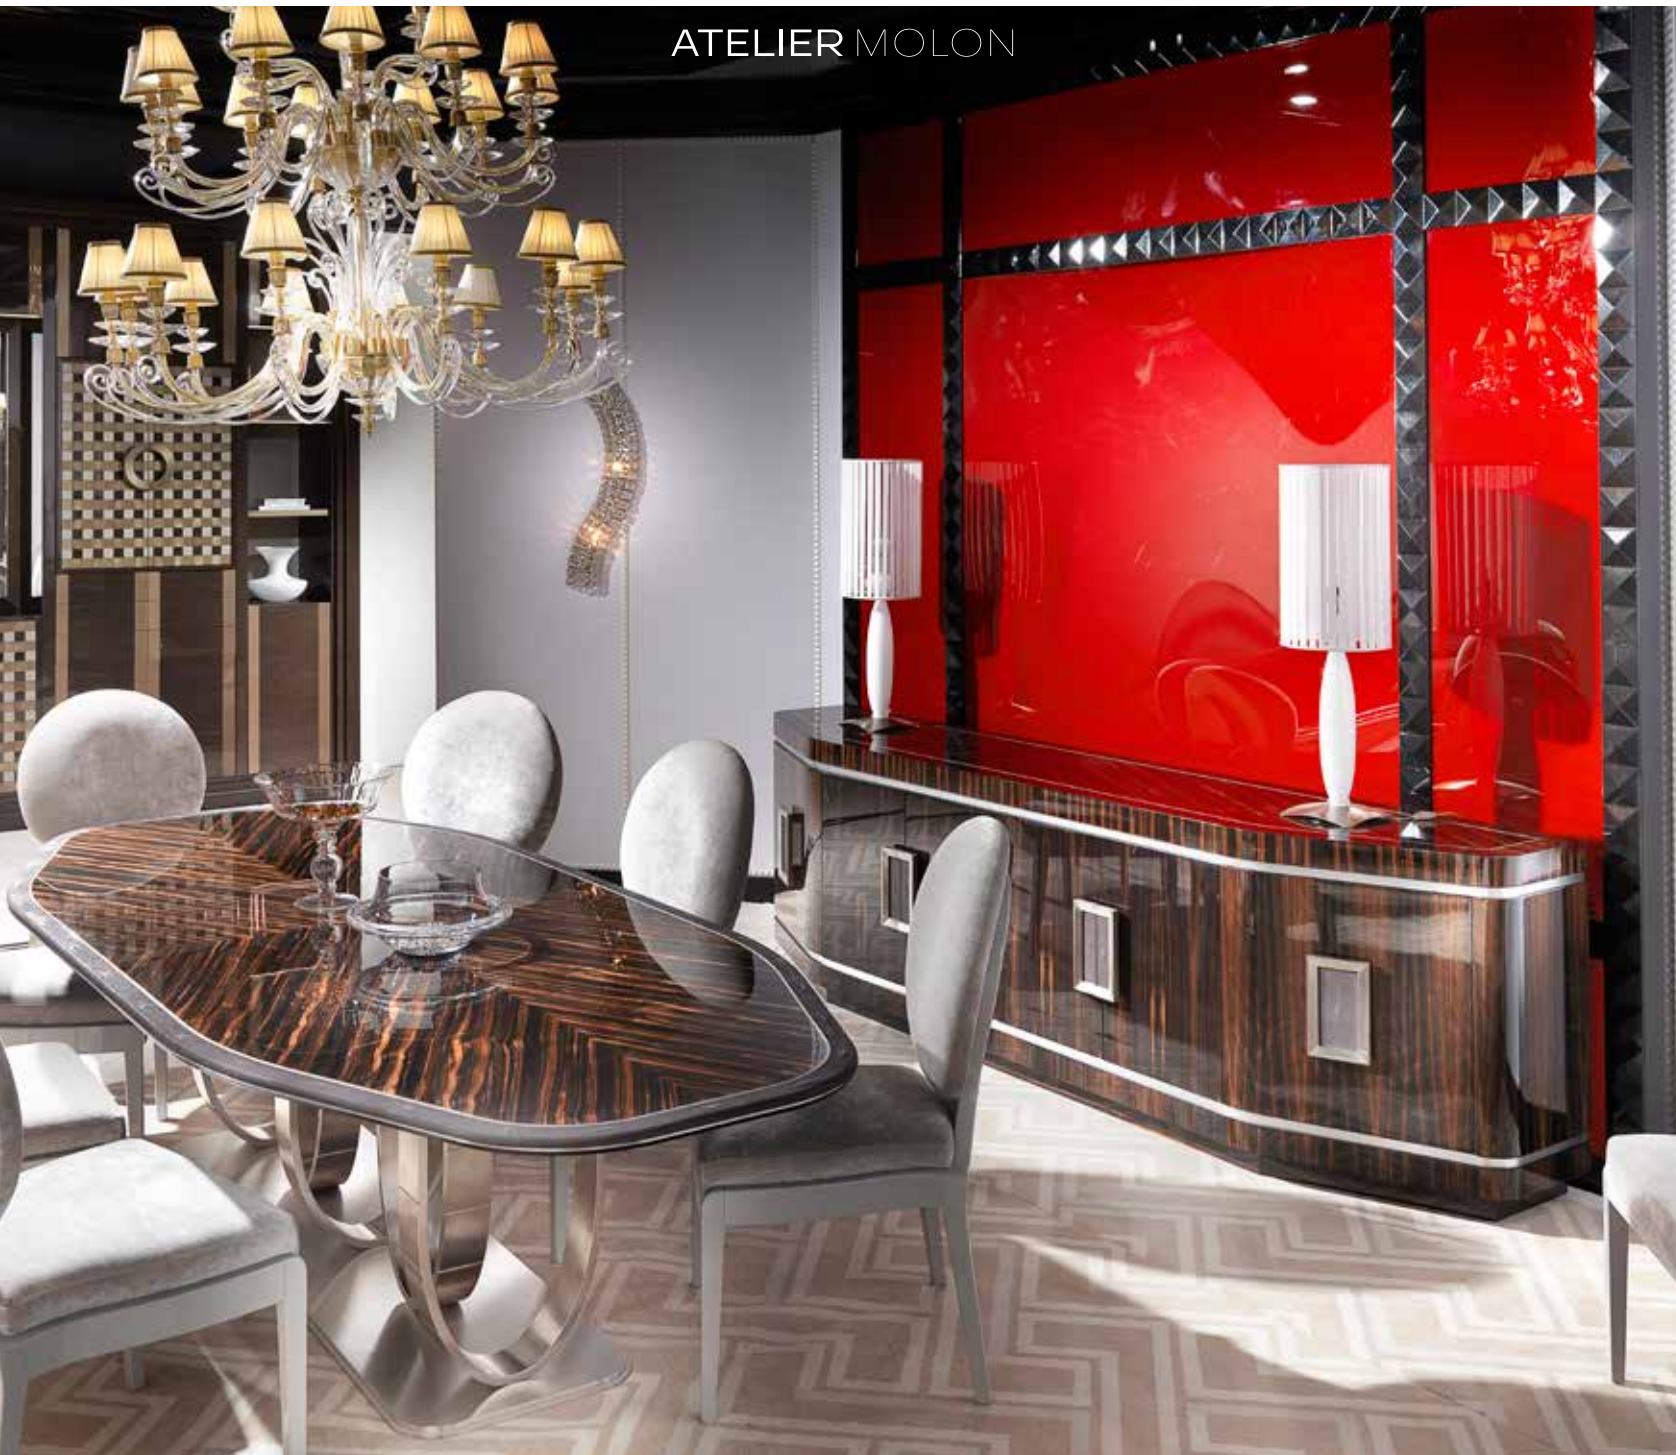

ATELIER MOLON

F545
DINING TABLE
W 300 x D 130 x H 76 cm.

S545
DINING CHAIR
W 60 x D 71 x H 112 cm.