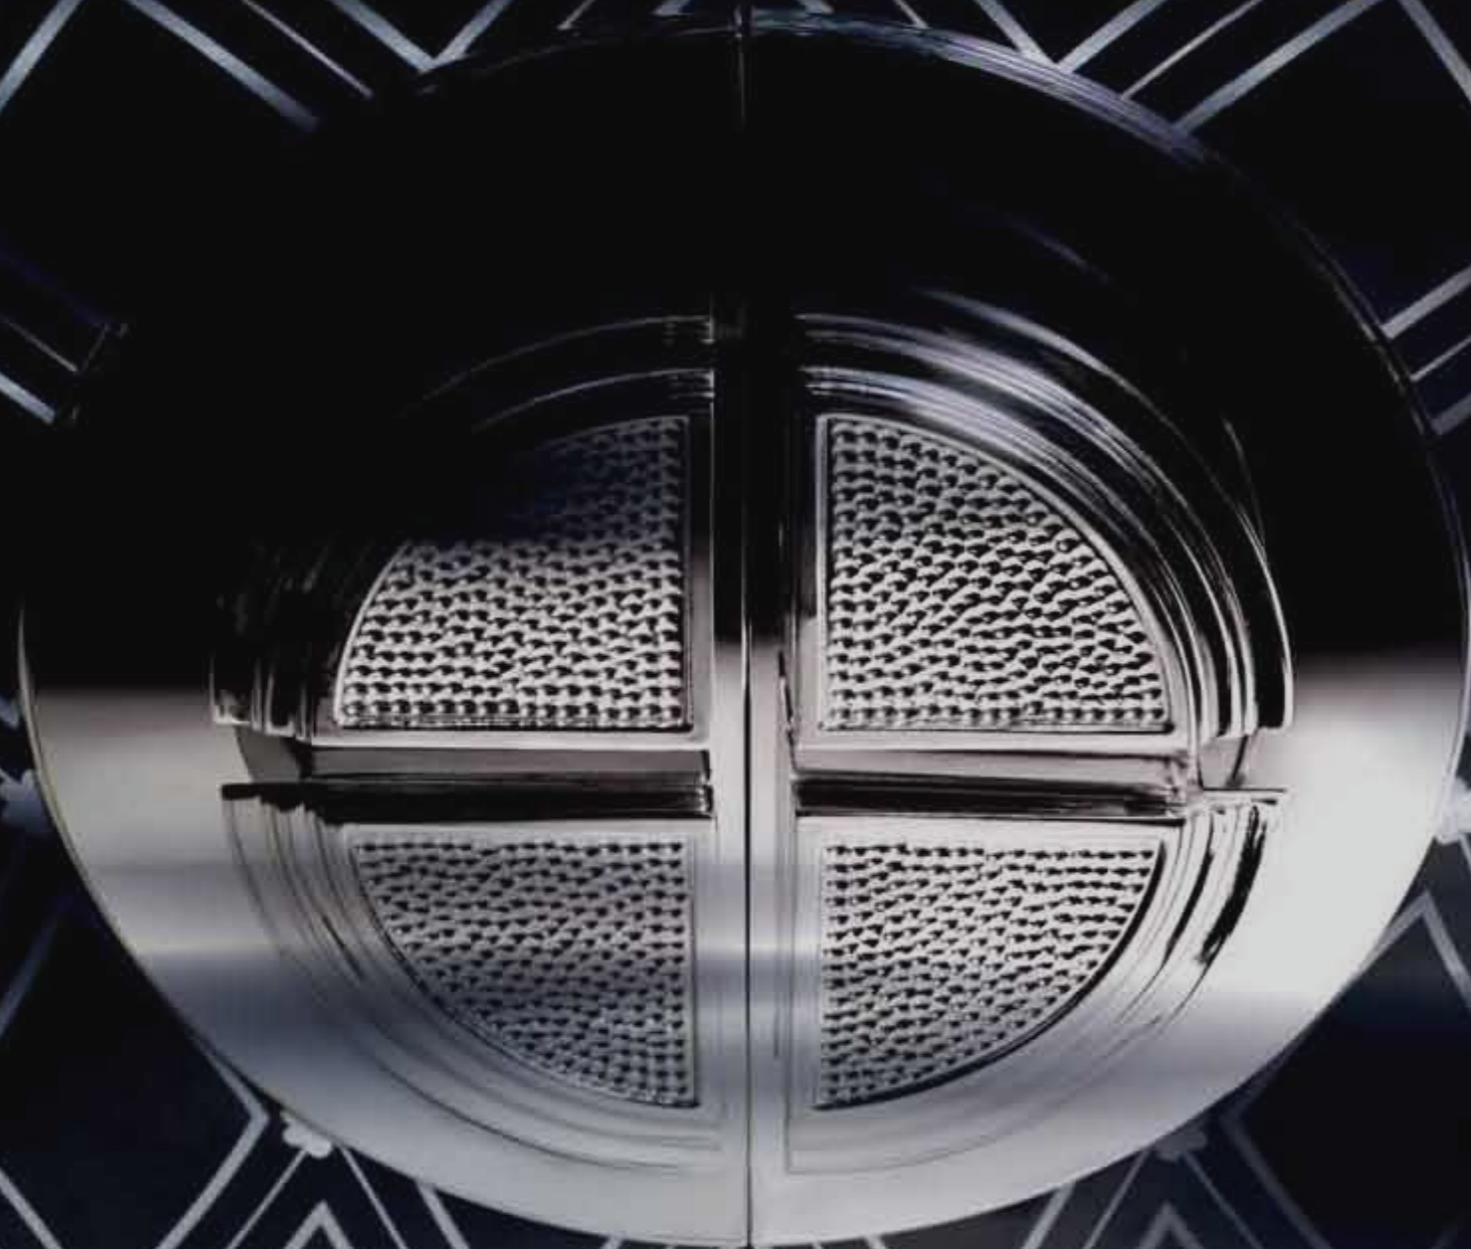

FRANCESCO
MOLON

Live well.

Eclectica

With its Eclectica collection Francesco Molon puts a unique Italian accent on Deco styling, stepping out of the box of traditional design and into the glitz and glam of Art Deco.

The collection overflows with romance, elegance and sophistication, creating a sense of theatre out of daily living.

Exotic wood species such as Makassar, ebony and zebrawood are brought into the design equation with a richer and more reflective glossy finish dramatising the pure star quality of each design.

With its diversity of character, Eclectica takes Interior styling to a whole new level.