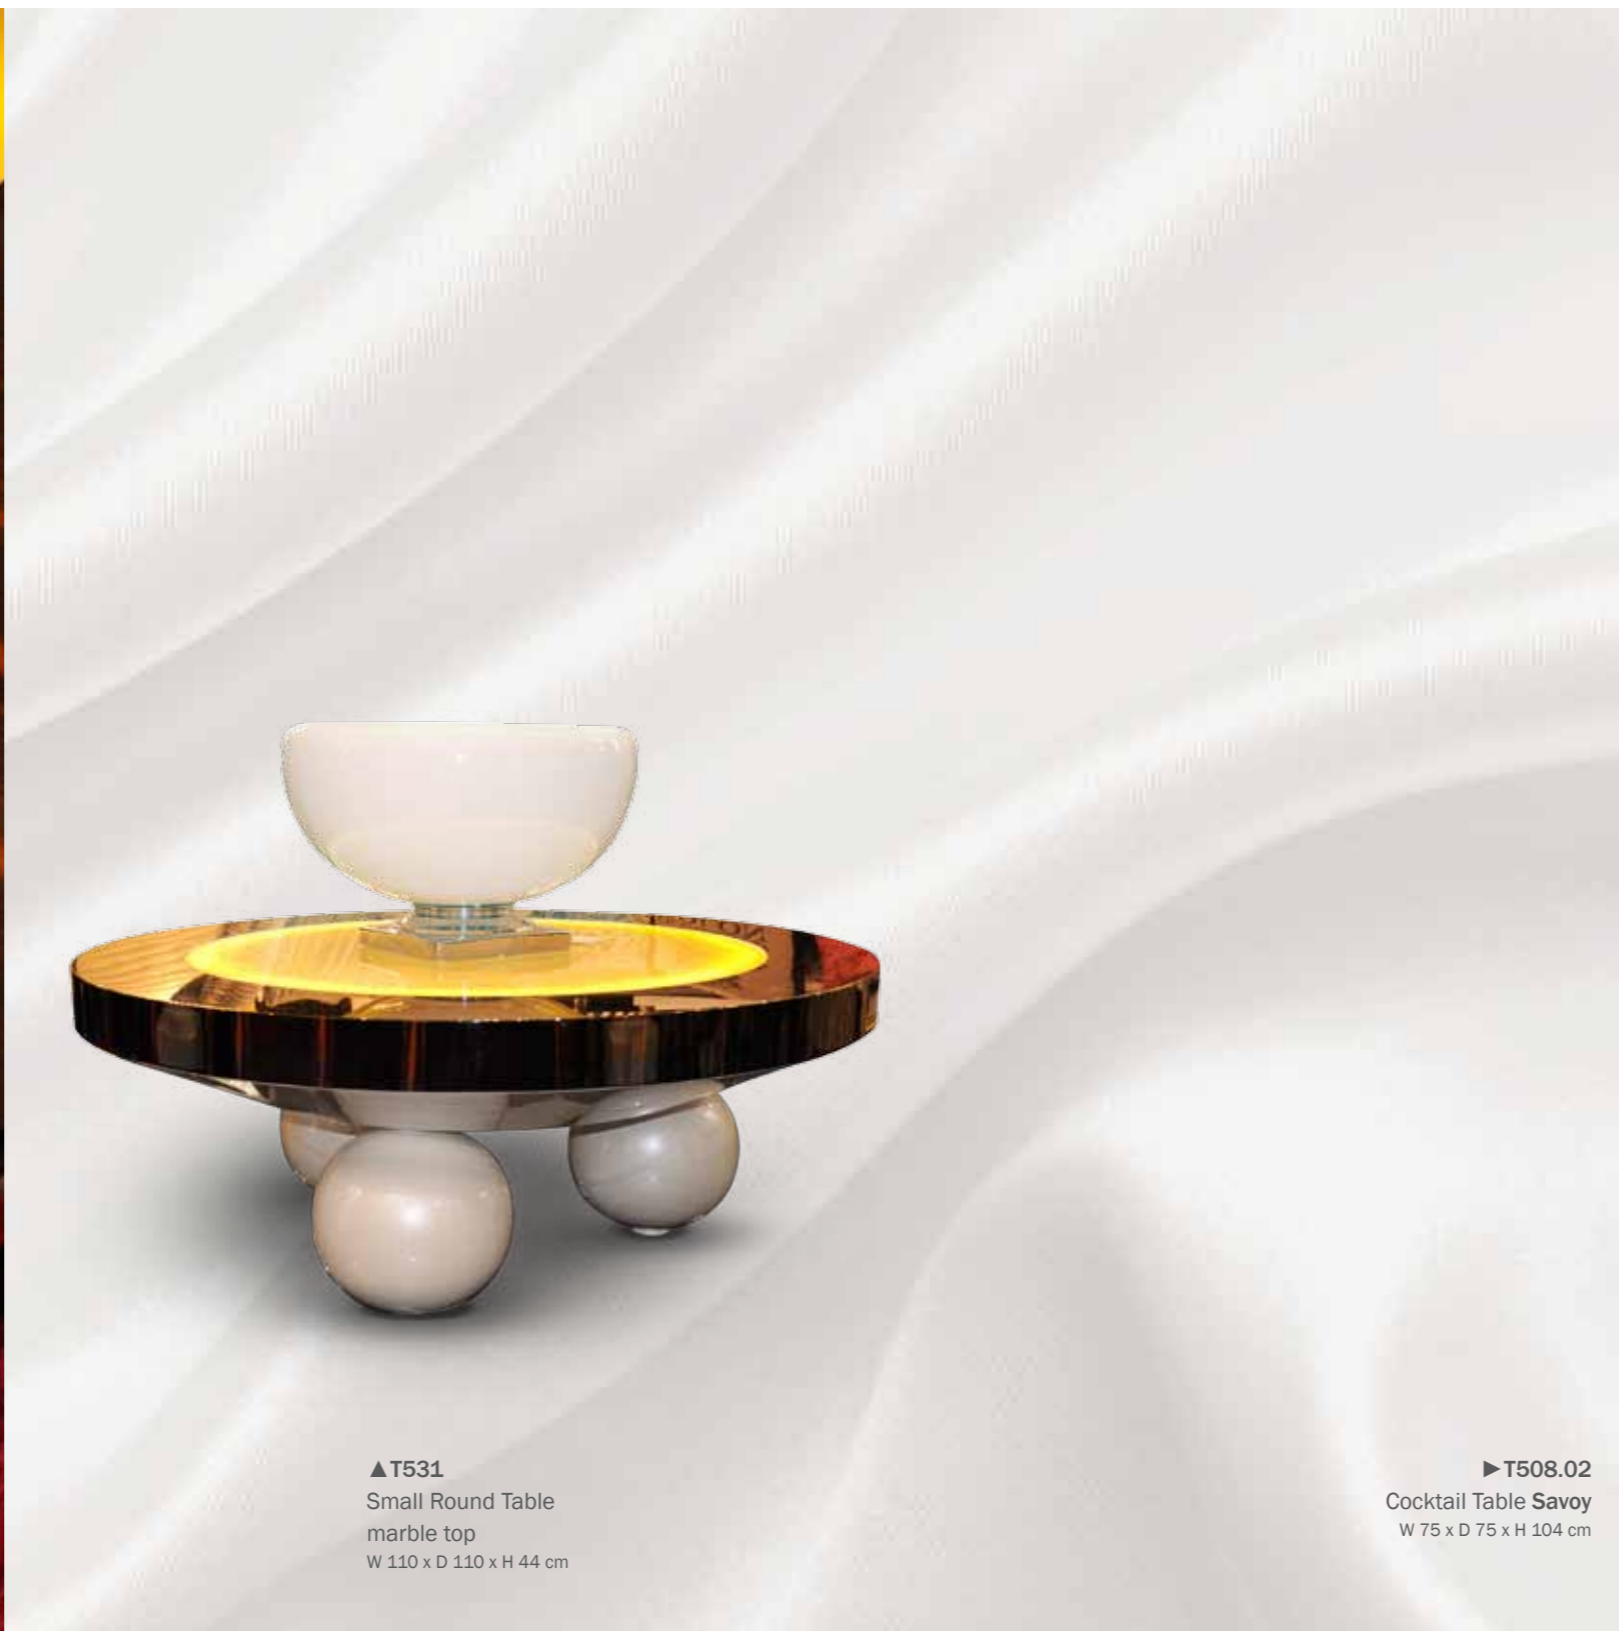

◀ **H530**
Headboard
W 220 x D 235 x H 176 cm
(Box Spring W 170 x D 195 cm)

▶ **P536**
Armchair
W 85 x D 90 x H 135 cm

▲ T531
Small Round Table
marble top
W 110 x D 110 x H 44 cm

► T508.02
Cocktail Table Savoy
W 75 x D 75 x H 104 cm