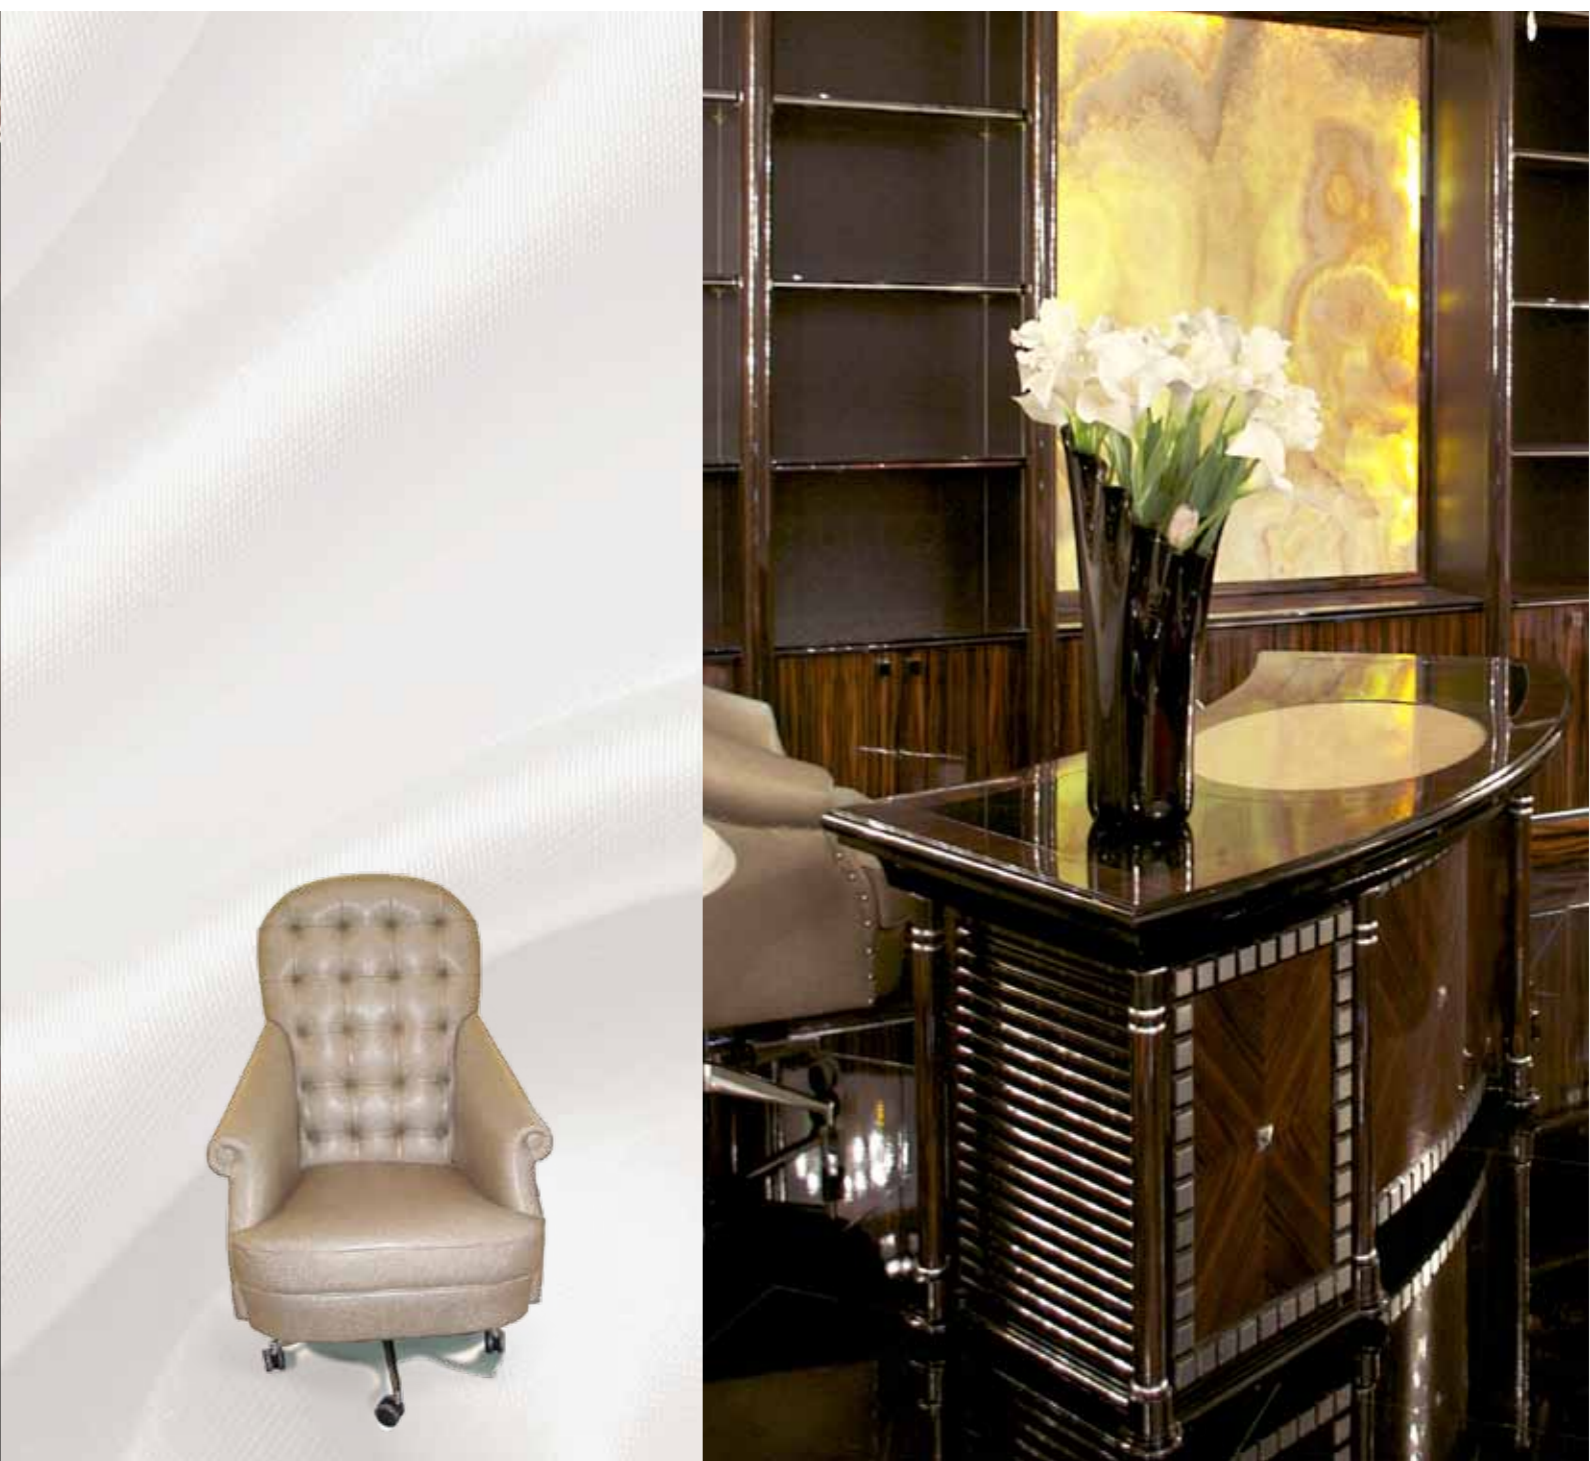

◀ **F504.01Z**
Small oval table
W 170 x D 100 x H 76 cm

▼ **F504.01M**
Small oval table
W 170 x D 100 x H 76 cm

▲ L505
Library with open shelves
and doors
W 505 x D 60 x H 301 cm

▲ P535
Armchair
W 85 x D 90 x H 135 cm