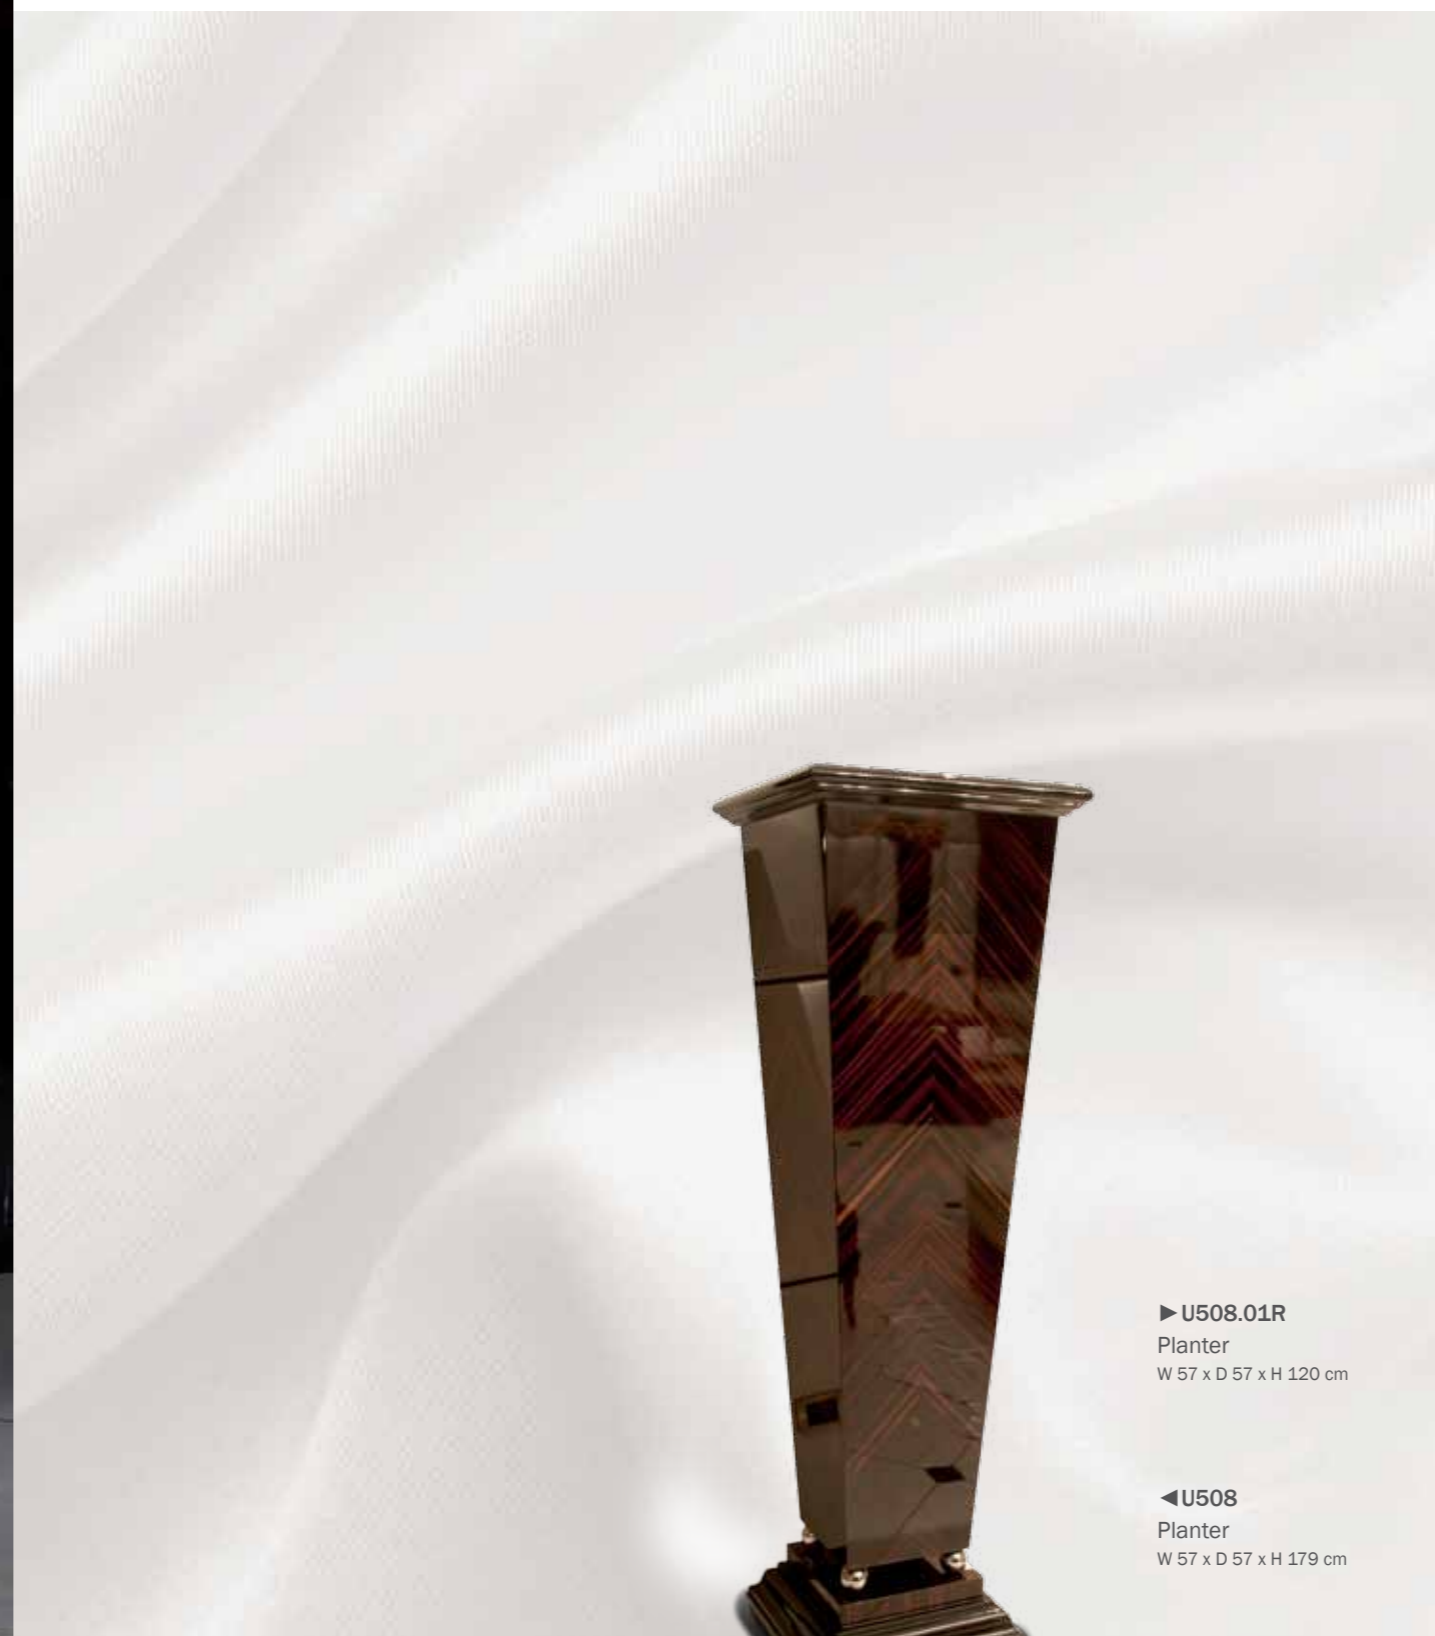

U508R
Planter
W 57 x D 57 x H 179 cm

▶ U508.01R
Planter
W 57 x D 57 x H 120 cm

◀ U508
Planter
W 57 x D 57 x H 179 cm