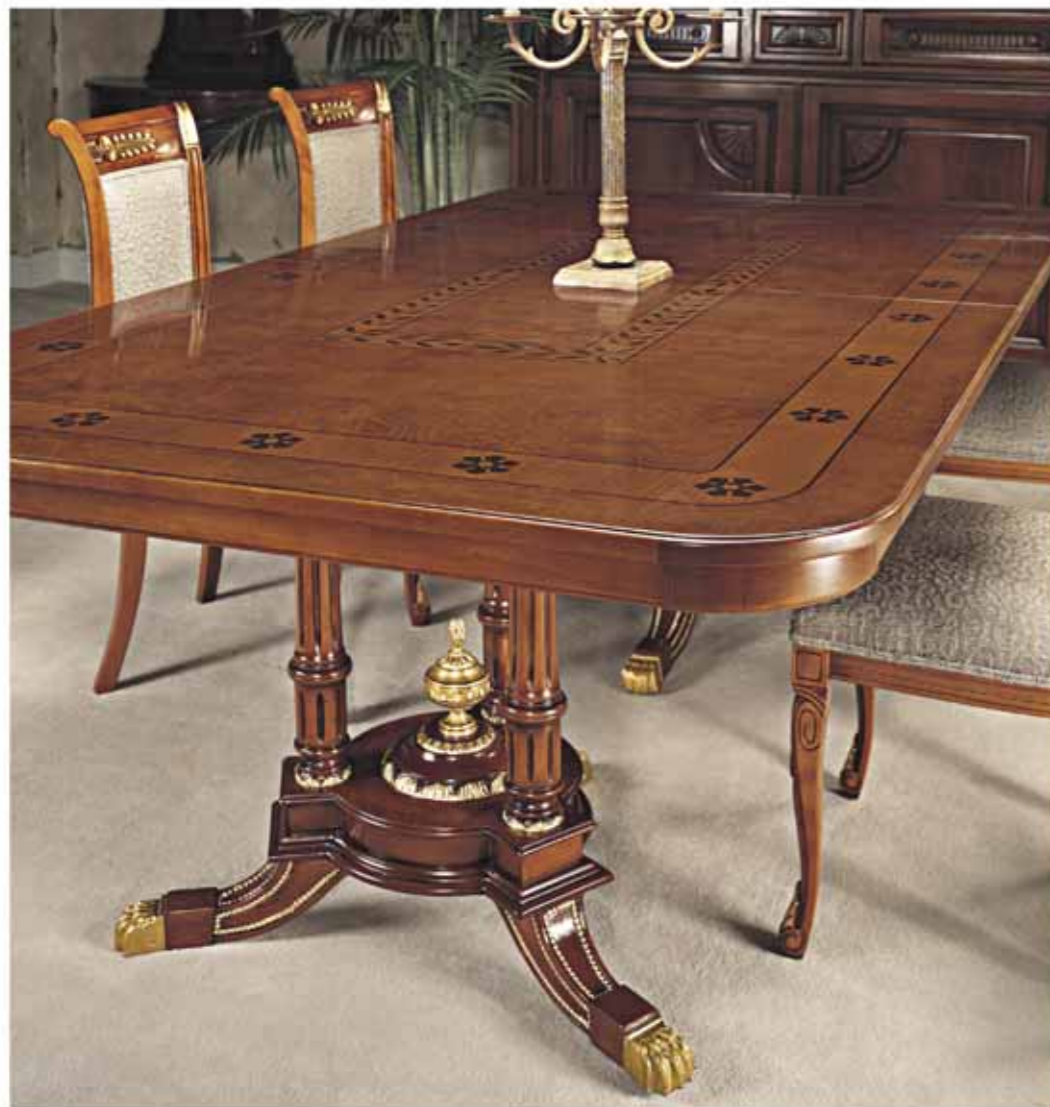

**S 118.01**  
Chair

▲ F 99  
Rectangular dining table with three 45 cm extensions  
W 230 x D 130 x H 76 cm  
W 90.48 x D 51.18 x H 29.76 in.

► C 64.01  
Sideboard with four inlaid doors  
W 200 x D 57 x H 88 cm  
W 78.69 x D 22.49 x H 34.59 in.