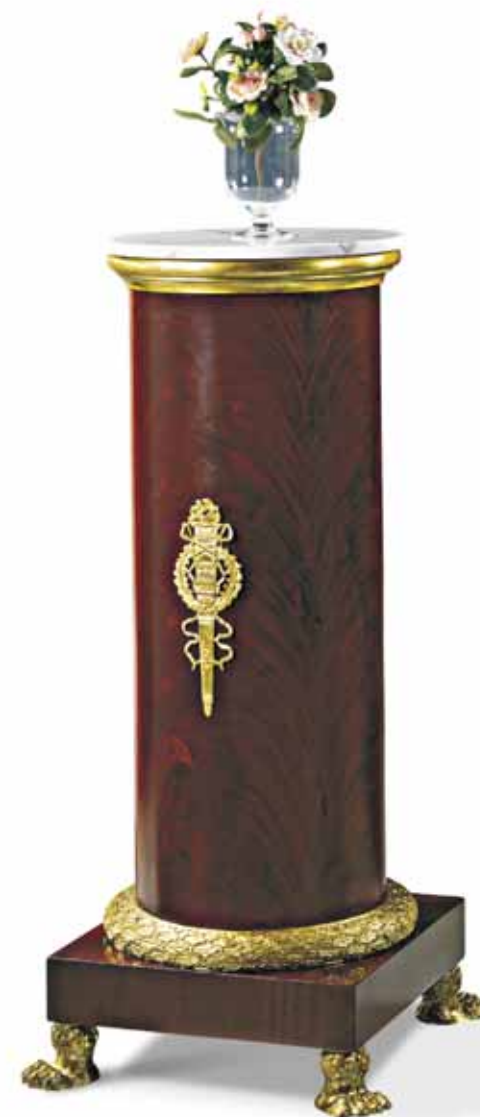

▲ U 17
Planter with gold leaf accents
W 75 x D 35 x H 78 cm
W 29 1/2 x D 13 7/8 x H 30 3/4 in.

▲ U 4
Square planter
W 70 x D 70 x H 68 cm
W 27 5/8 x D 27 5/8 x H 26 6/8 in.

◀ U 12.01

Round table with carved trim
W 45 x D 45 x H 64 cm
W 17 5/8 x D 17 5/8 x H 25 2/8 in.

U 12

Round table with ebony trim
W 45 x D 45 x H 64 cm
W 17 5/8 x D 17 5/8 x H 25 2/8 in.

▲ U 10

Inlaid pedestal
W 27 x D 27 x H 100 cm
W 10 5/8 x D 10 5/8 x H 39 3/8 in.

▲ U 24

Pedestal with gold accents
W 60 x D 60 x H 130 cm
W 23 5/8 x D 23 5/8 x H 51 1/8 in.