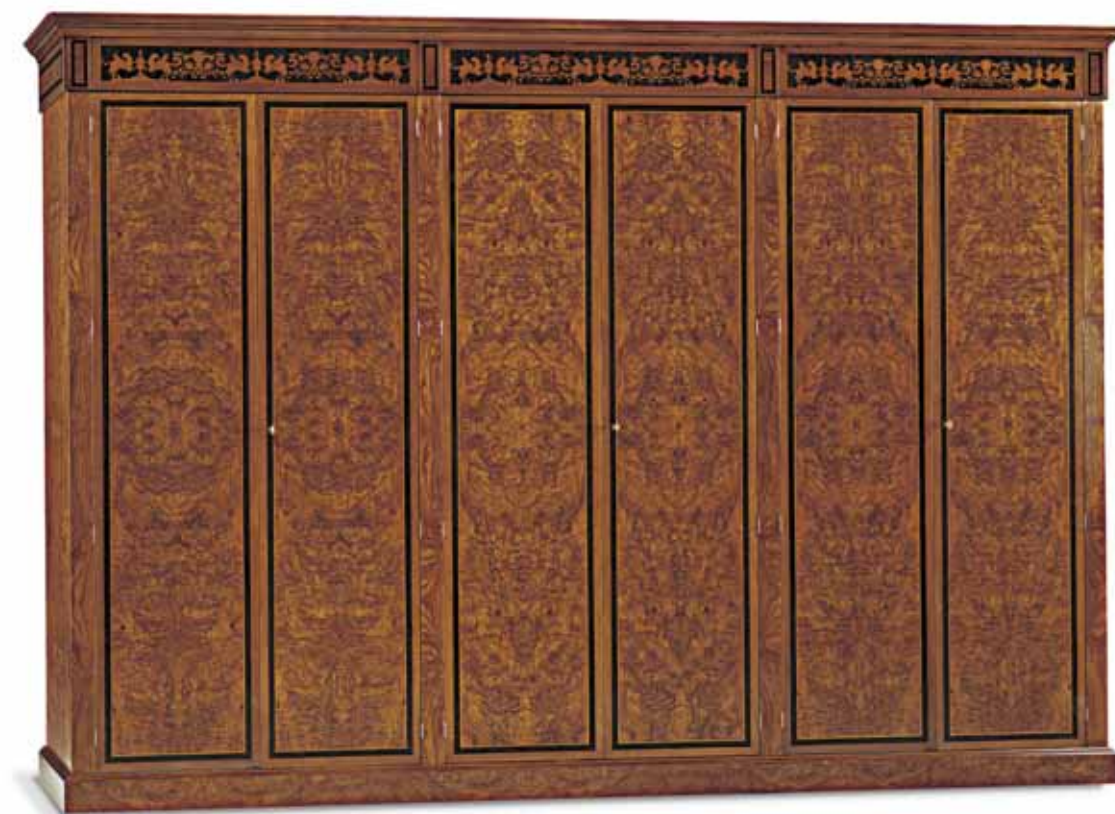

◀ I 1.01

Four doors armoire
W 238 x D 66 x H 240 cm
W 93 69 x D 26 x H 94 49 in.

▲ I 1.02

Six door armoire
W 361 x D 70 x H 240 cm
W 142 08 x D 27 49 x H 94 49 in.