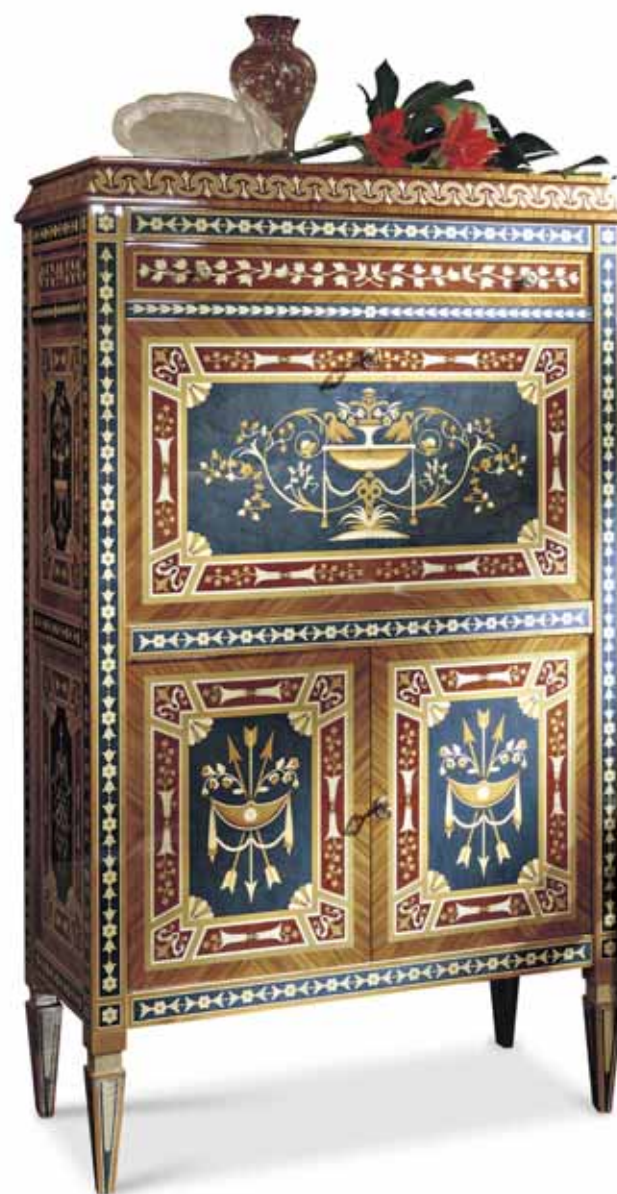

▶ B 22

Secrétaire with carved top
 W 132 x D 58 x H 254 cm
 W 52 x D 22 7/8 x H 100 in.

◀ B 25
Detail

▶ B 25
Secrétaire with inlay
W 166 x D 80 x H 284 cm
W 65 3/4 x D 31 1/2 x H 111 3/4 in.

◀ B 21

Inlaid secretaire
 W 95 x D 49 x H 165 cm
 W 37 3/8 x D 19 23/32 x H 65 in.

▲ B 26

Inlaid secretaire with painted accents
 W 94 x D 46 x H 158 cm
 W 37 x D 18 1/8 x H 62 2/8 in.

▲ U 23
Round bookcase
W 54 x D 54 x H 145 cm
W 21 29 x D 21 29 x H 57 10 in.

▲ L 9
Swivel bookcase
W 73 x D 73 x H 222 cm
W 28 69 x D 28 69 x H 87 39 in.

► B 27
Secrétaire
W 110 x D 56 x H 180 cm
W 43 29 x D 22 x H 70 79 in.

► W 302

Bar cabinet with lift
 W 126 x D 58 x H 103 cm
 W 49 5/8 x D 22 7/8 x H 40 1/2 in.

◀ C 47.04

Sideboard with plasma lift and faux marble top
 W 234 x D 51 x H 93 cm
 W 92 1/8 x D 20 1/8 x H 36 5/8 in.