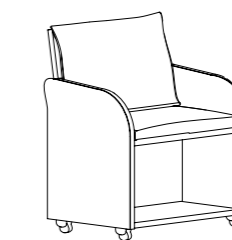

W: 60 cm.
L: 270 cm.
H: 230 cm.

Armadio 6 porte
6 door wardrobe
Armoire 6 portes

W: 60 cm.
L: 324 cm.
H: 230 cm.

Toeletta
Vanity table
Coiffeuse

W: 46 cm.
L: 117 cm.
H: 83 / 122 cm.

Poltroncina
Armchair
Fauteuil

W: 43 cm.
L: 58 cm.
H: 73 cm.

Pouf
Pouf
Pouf

W: 42 cm.
L: 100 / 42 cm.
H: 42 cm.

STATUS
Italian status symbol

A horizontal bar with three segments of color: green on the left, white in the middle, and red on the right, representing the Italian flag.