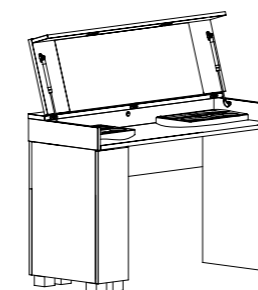

W: 46 cm.
L: 117 cm.
H: 83 / 122 cm.

Poltroncina
Armchair
Fauteuil