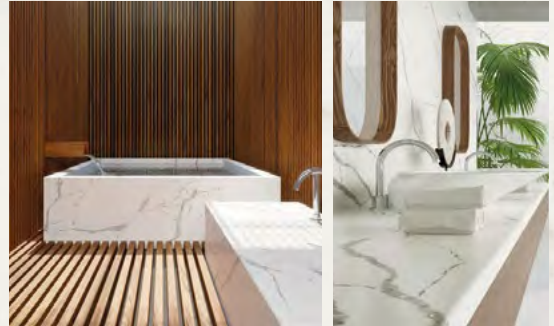

Crystal Calacatta Silva

Just as a tree needs its roots to live, Crystal Calacatta Silva is inherently a network of dark brown veins. Feel the harmony of nature and technology. Resistance, strength and durability in dark patterns on a snowy white background. Allow the beauty to enter and shine on large formats!

everlasting beauty

TechniStone®