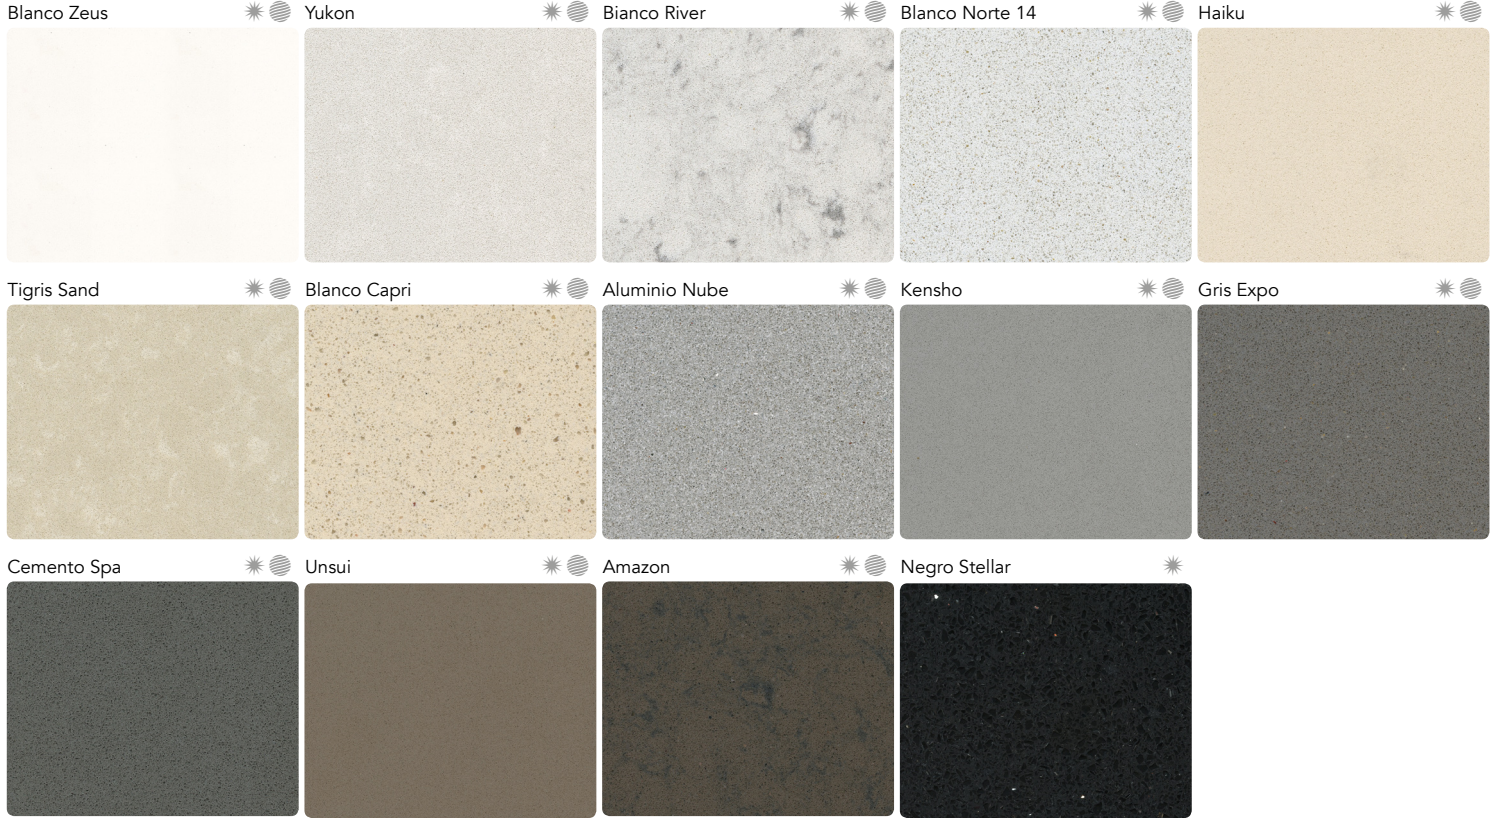

Integrity One

* Polished ● Suede