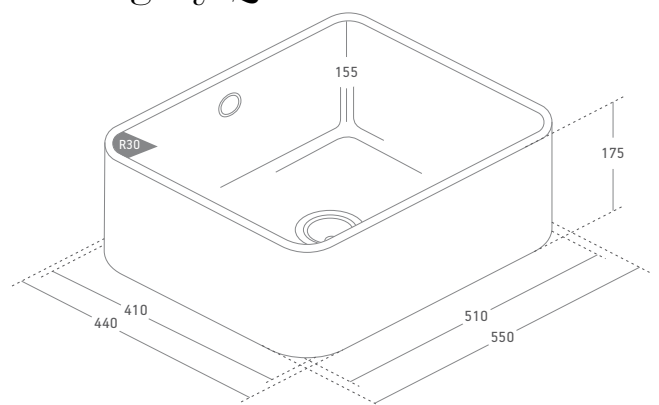

Silestone® Integrity Q