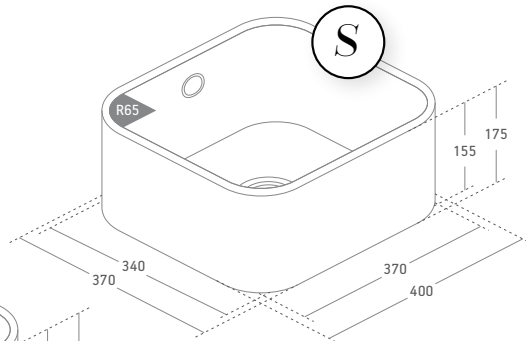

Silestone® Integrity Due