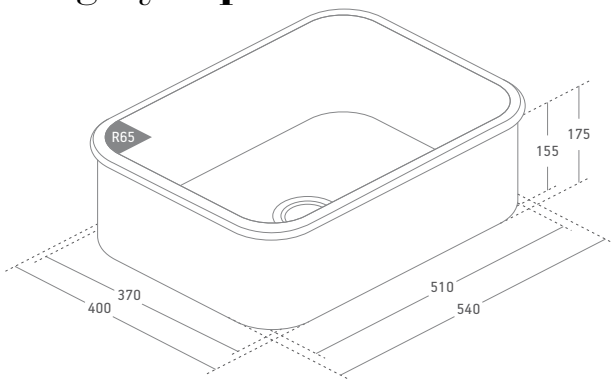

Silestone® Integrity Top