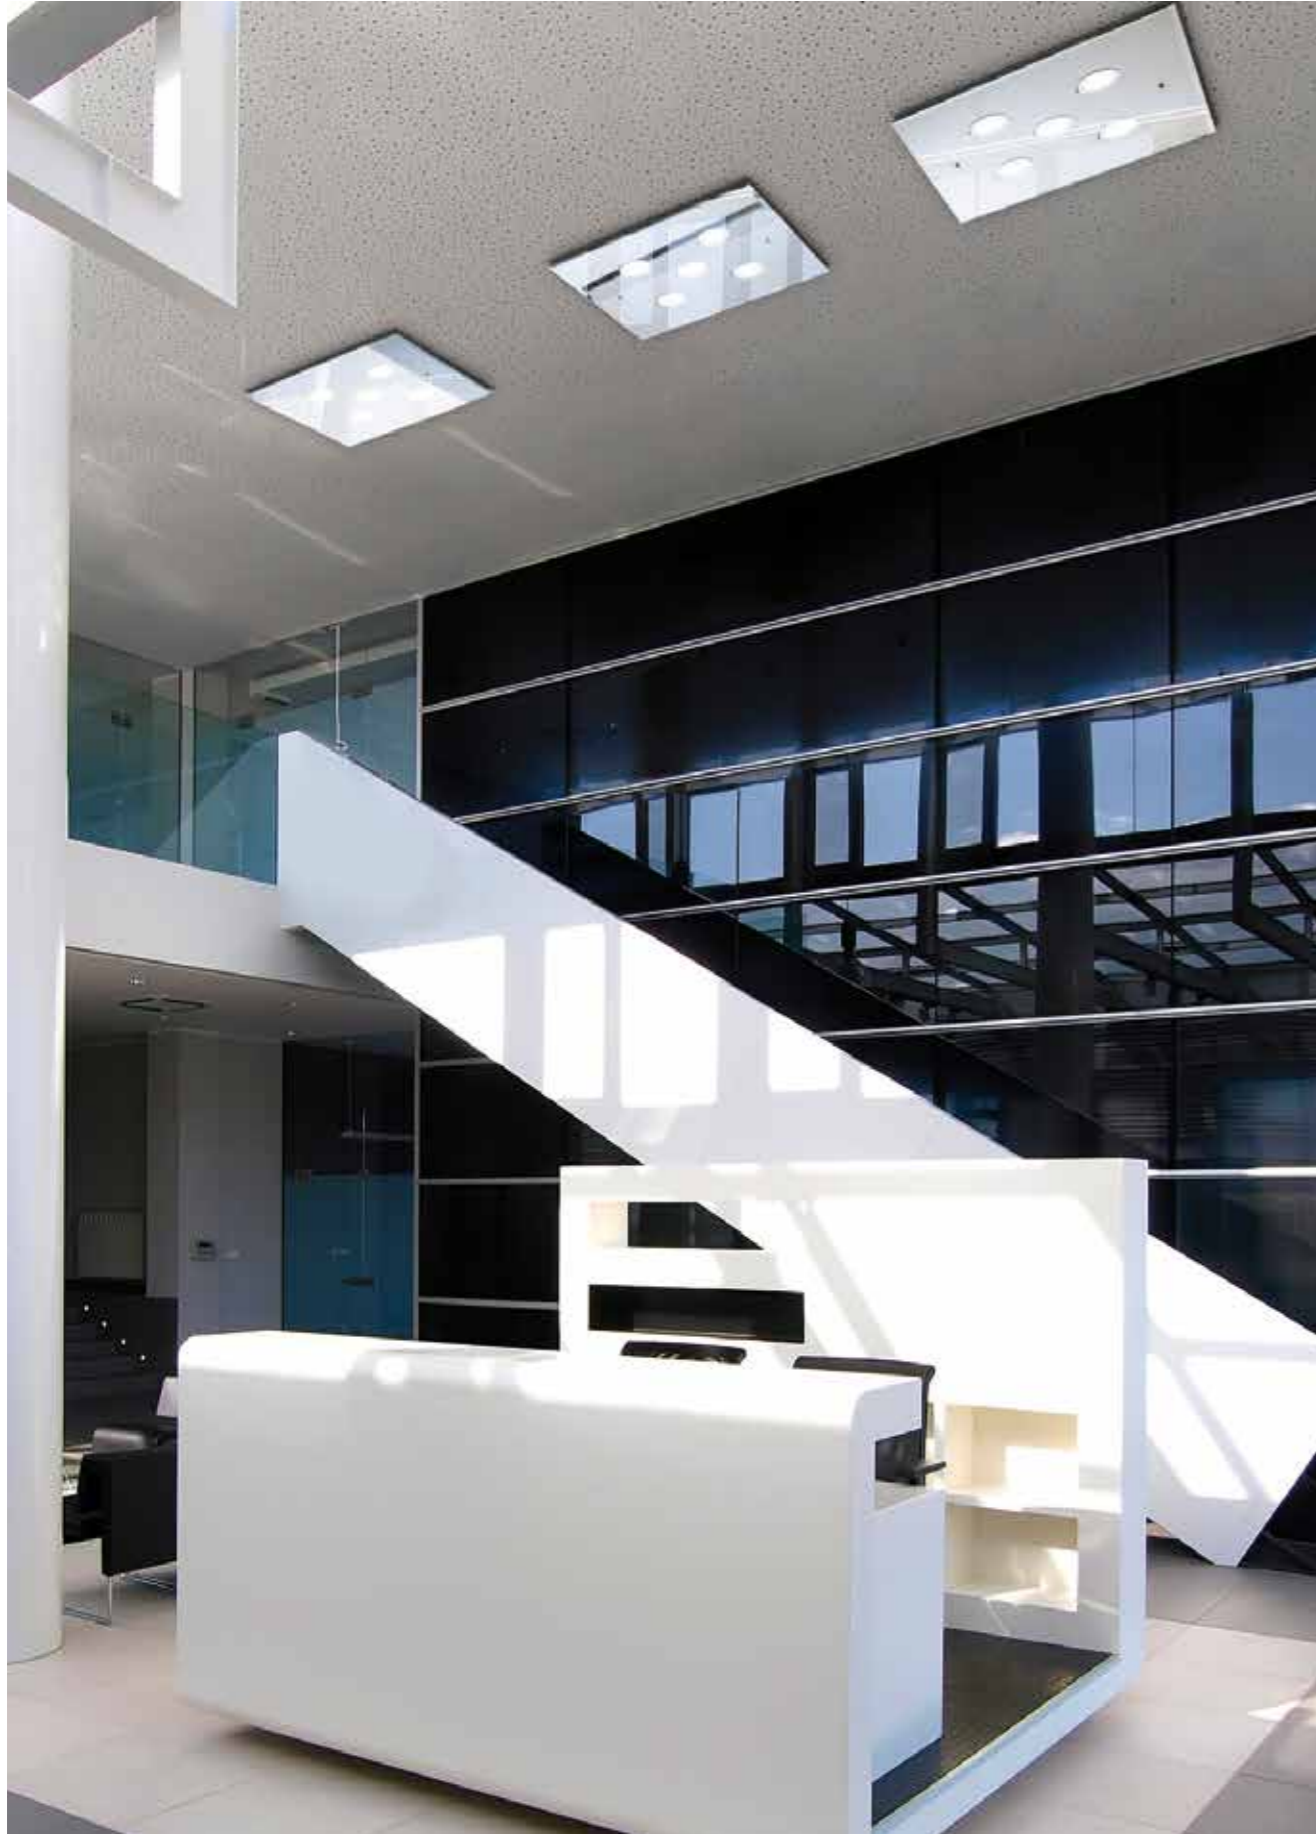

Art. 259.350.01